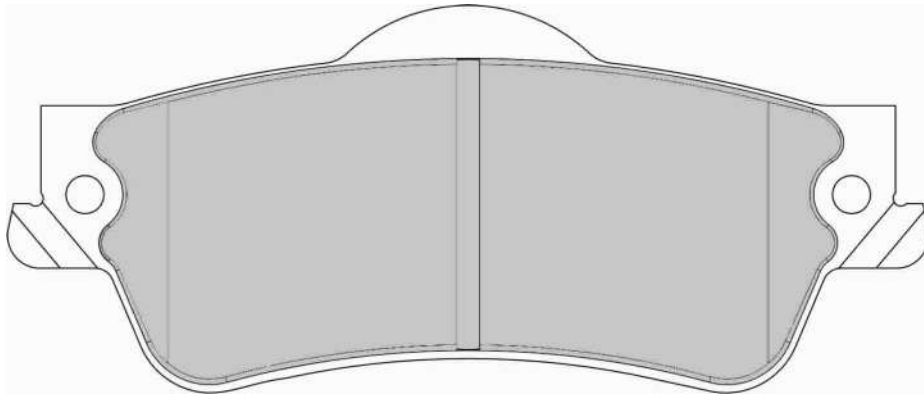

FDSE6021

121.4mm = 4.780"

51.0mm = 2.008"

15.7mm = 0.618"

36.9mm = 1.453"

HOLDEN Rear

ECE R90: No R90: Ex EU