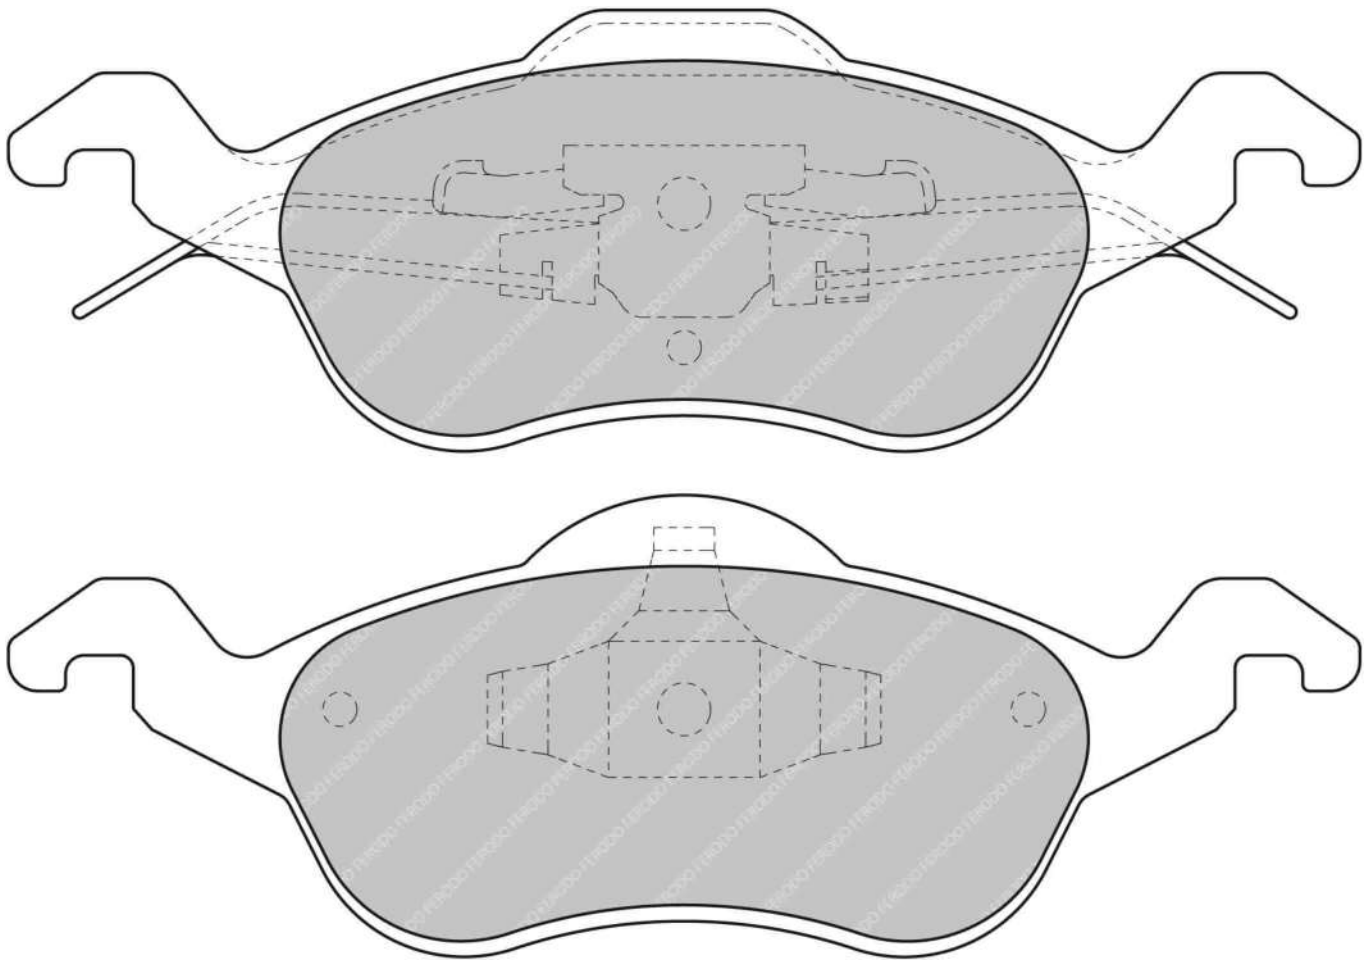

FDS1318

WVA No: 23154 19,00

177.9mm = 7.004"

60.8mm = 2.394"

19.0mm = 0.748"

44.8mm = 1.764"

FORD Front

ECE R90: E490R01071/505

Also available in Car Racing catalogue see: FCP1318

CROSS REFERENCE	
BREMBO	07.8301.72
WVA	23154 19,00
MINTEX	MDB1958