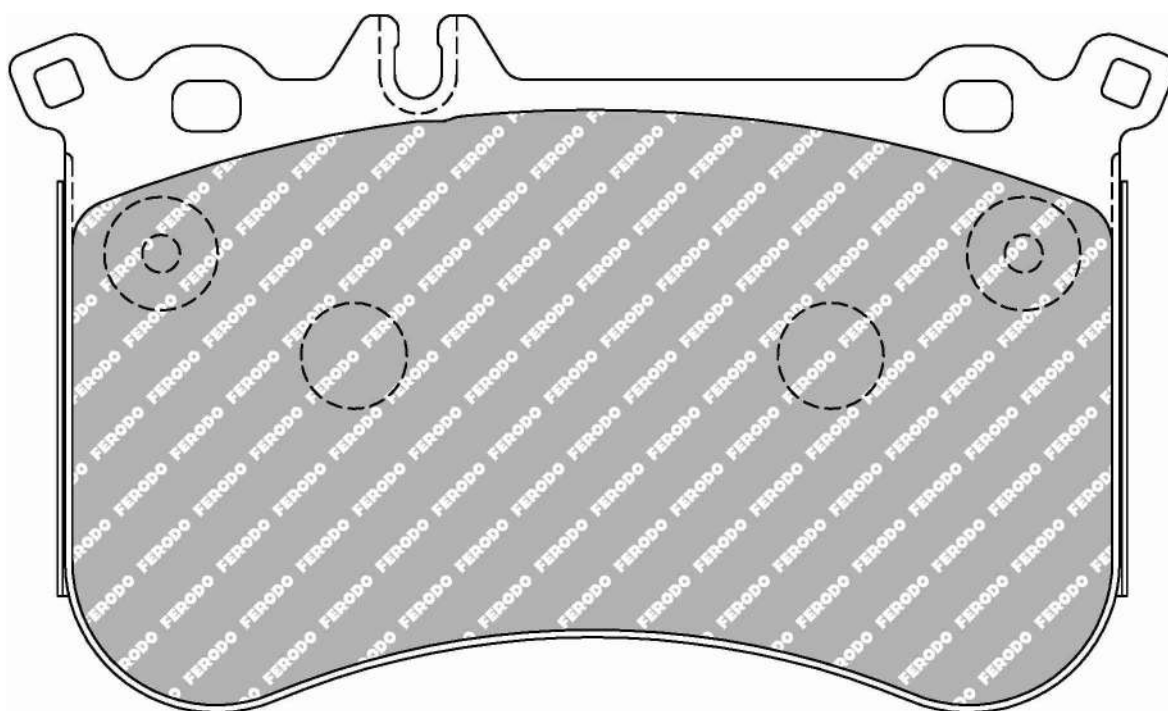

Also available in Car Racing catalogue see: FCP4806

In Introduction

CROSS REFERENCE	
PAGID	8188
PAGID	T2419
PAGID	T2102
WVA	25219

FDS4830

WVA No: 22569-22570-22571

137.8mm = 5.425"

77.9mm = 3.067"

15.1mm = 0.594"