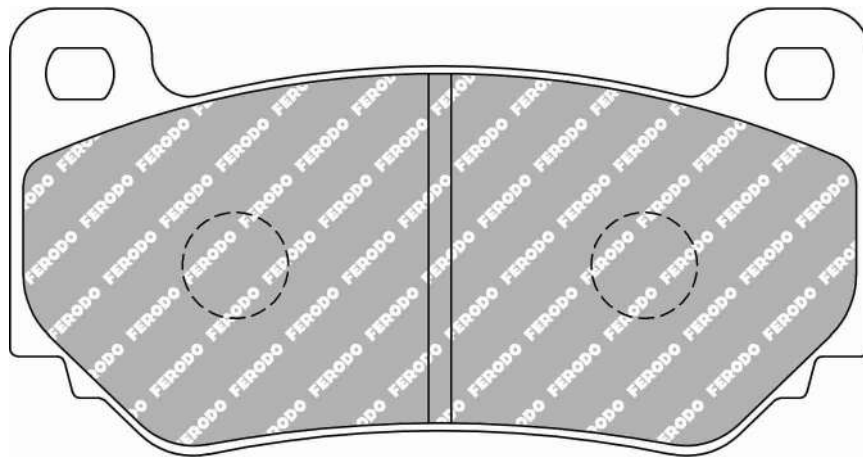

46.1mm = 1.815"

HOLDEN (HSV) Rear, MG Front, MONARO Rear

ECE R90: None

Also available in Car Racing catalogue see: FRP3085

Pads for upgrade kits -> NO R90

CROSS REFERENCE	
PAGID	20349
AP RACING	CP7600D46

FDSR3098