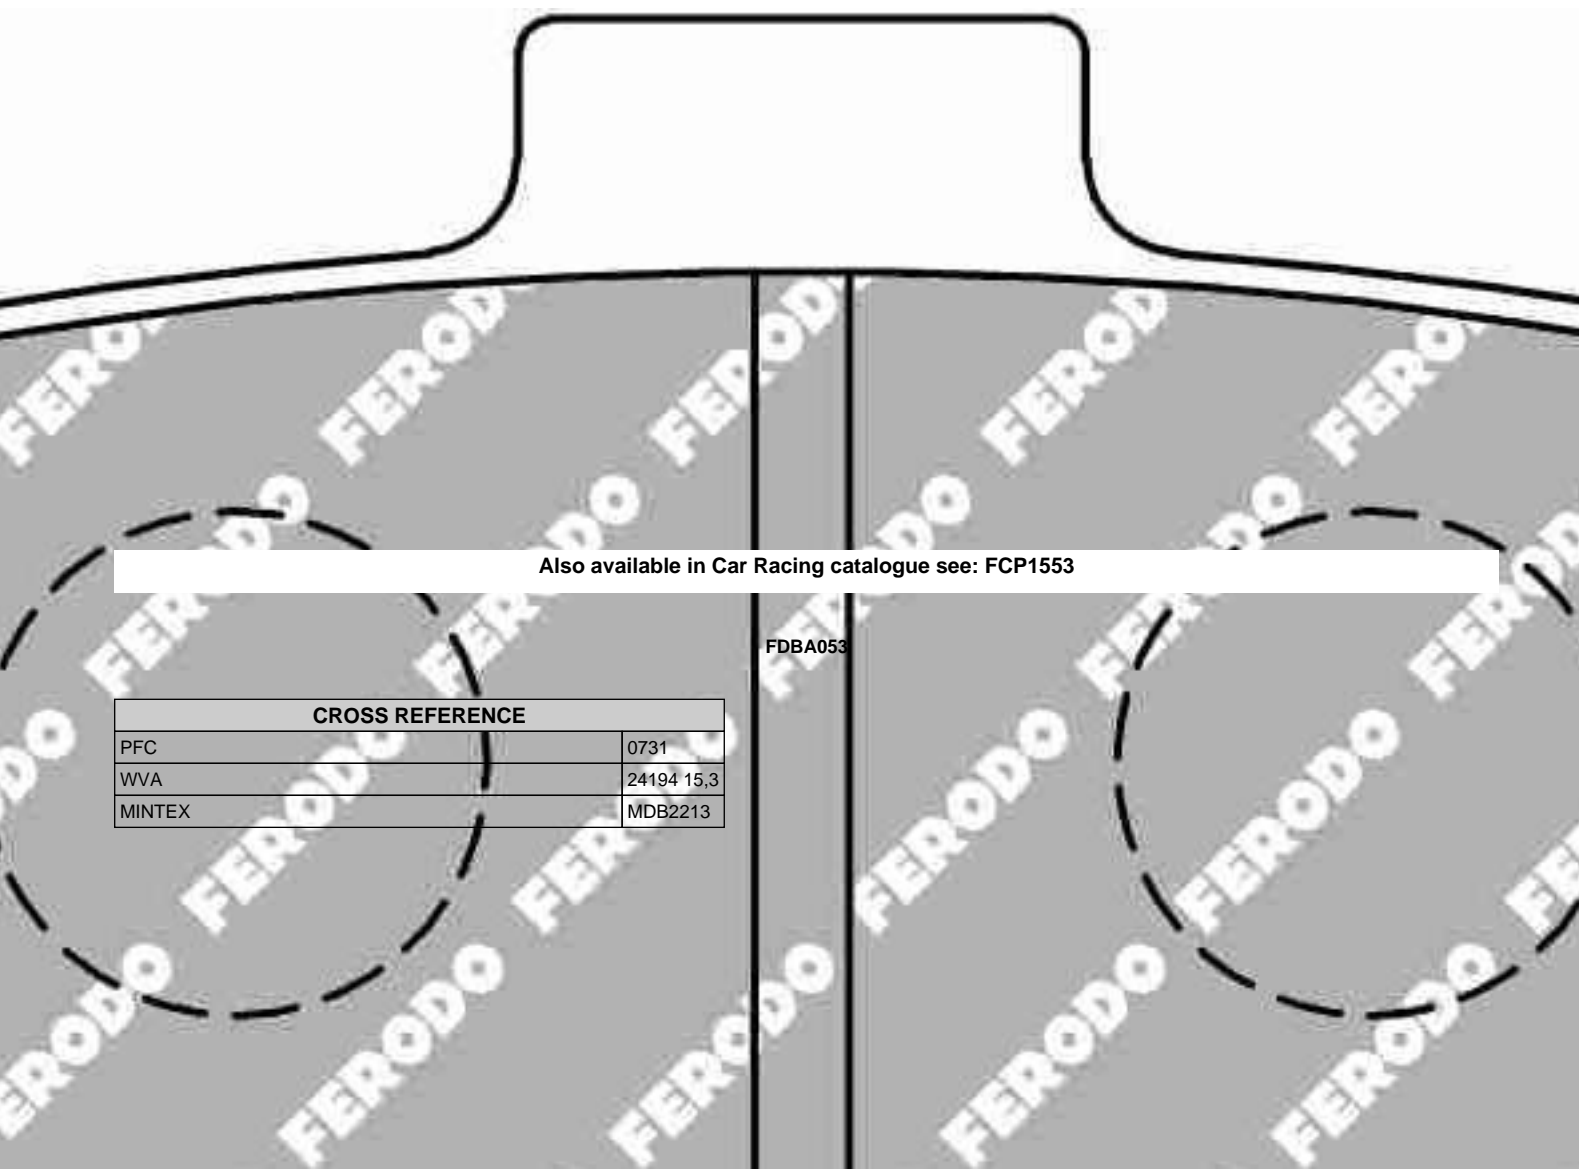

Also available in Car Racing catalogue see: FCP1553

FDBA053

CROSS REFERENCE	
PFC	0731
WVA	24194 15,3
MINTEX	MDB2213