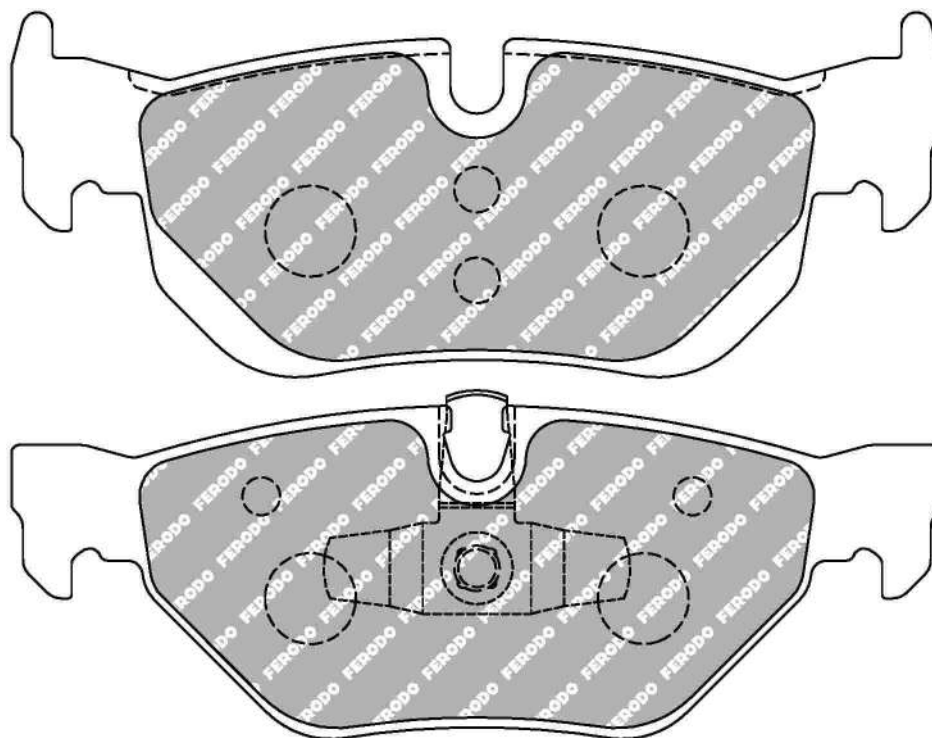

FDS1807

WVA No: 23926 17,00

123.2mm = 4.850"
123.2mm = 4.850"

48.3mm = 1.902"
44.0mm = 1.732"

16.4mm = 0.646"
16.4mm = 0.646"

39.7mm = 1.563"
39.7mm = 1.563"

BMW Rear

ECE R90: E11 90R-01194/7051

Also available in Car Racing catalogue see: FCP1807

CROSS REFERENCE	
PFC	0396
WVA	23926 17,00
MINTEX	MDB2683