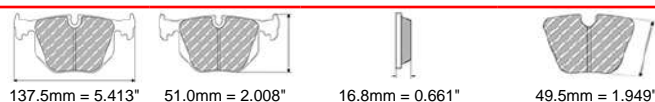

FDS691

WVA No: 21561 17,00

FMSI No: D430