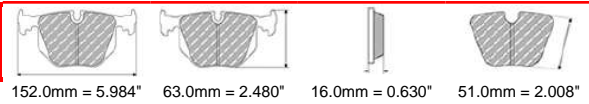

FDSR3081

ECE R90: None