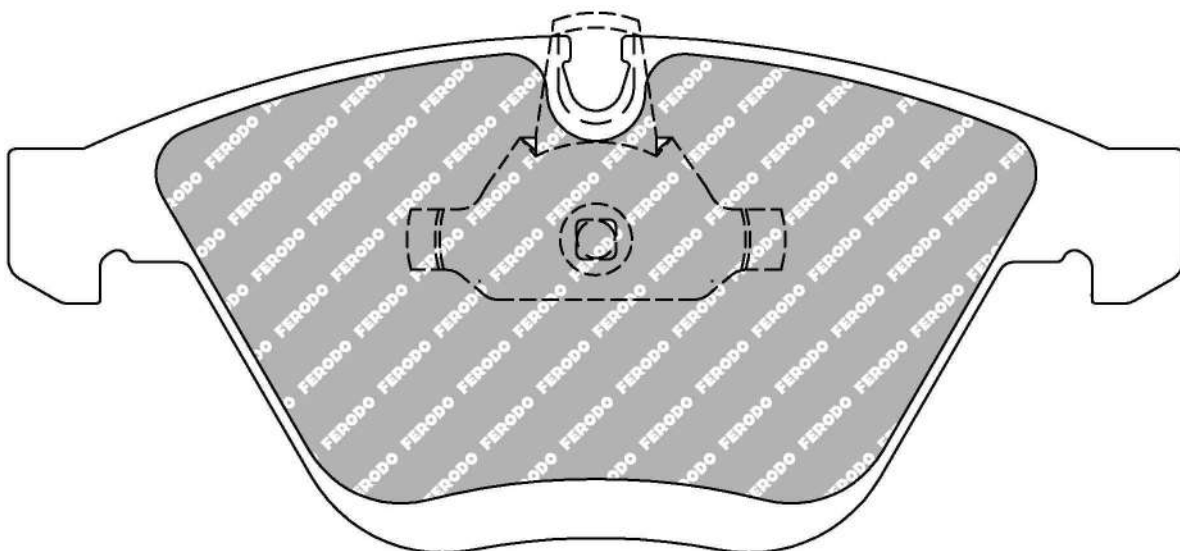

FDS1628

WVA No: 23312 20,30

155.3mm = 6.114"

68.5mm = 2.697"

19.2mm = 0.756"

56.7mm = 2.232"

BMW Front

ECE R90: E11 90R 01194/5951

Also available in Car Racing catalogue see: FCP1628

CROSS REFERENCE	
WVA	23312 20,30
MINTEX	MDB2418