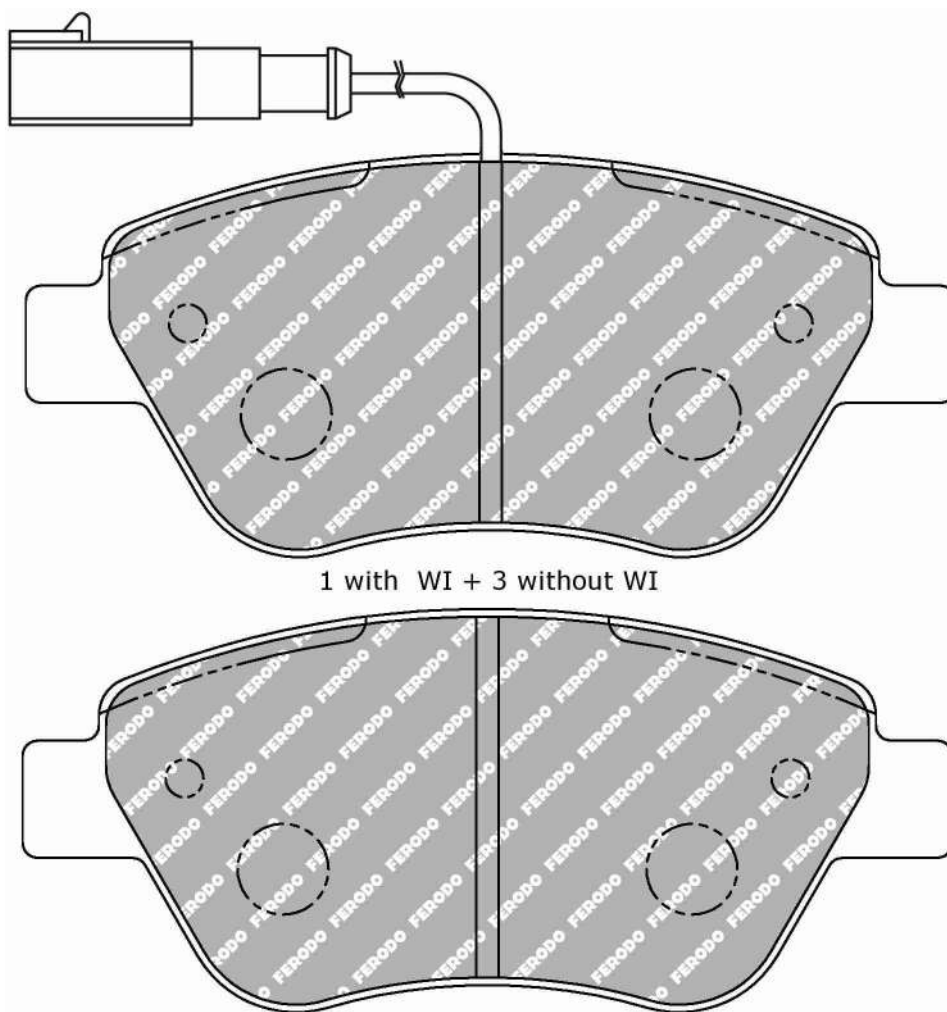

FDS1466

WVA No: 23705 17,10

123.0mm = 4.843"

53.3mm = 2.098"

17.9mm = 0.705"

47.7mm = 1.878"

FIAT Front, LANCIA Front

ECE R90: E9-90R-01.803/461

1 with WI + 3 without WI

Also available in Car Racing catalogue see: FCP1466

CROSS REFERENCE	
WVA	23705 17,10
MINTEX	MDB2239