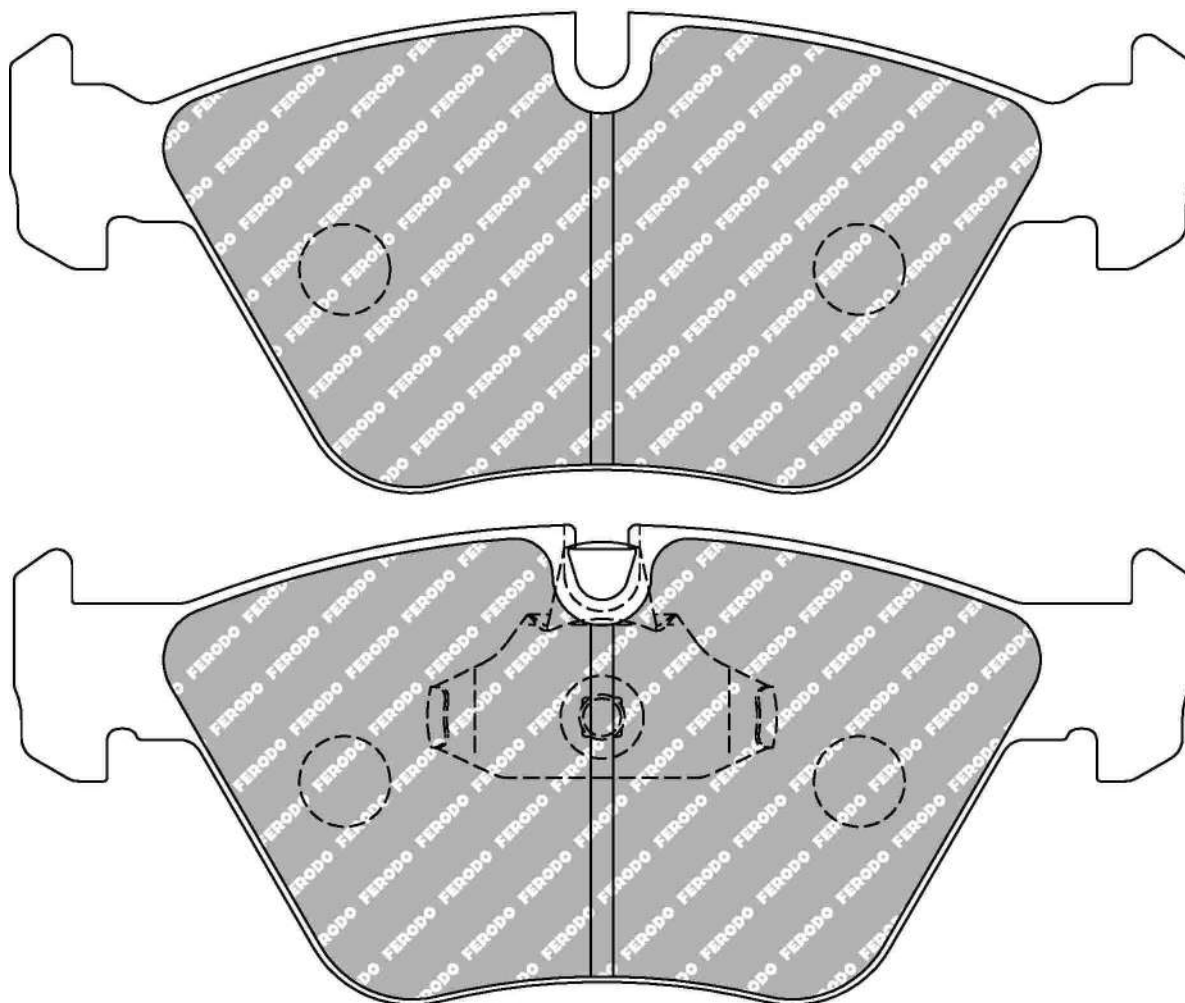

FDS1073

WVA No: 21677 19,50

156.5mm = 6.161"

155.5mm = 6.122"

63.9mm = 2.516"

63.9mm = 2.516"

20.2mm = 0.795"

20.2mm = 0.795"

58.4mm = 2.299"

58.4mm = 2.299"

BMW Front, MG Front

ECE R90: E190R01163/024

Also available in Car Racing catalogue see: FCP1073

CROSS REFERENCE	
WVA	21677 19,50
MINTEX	MDB1817