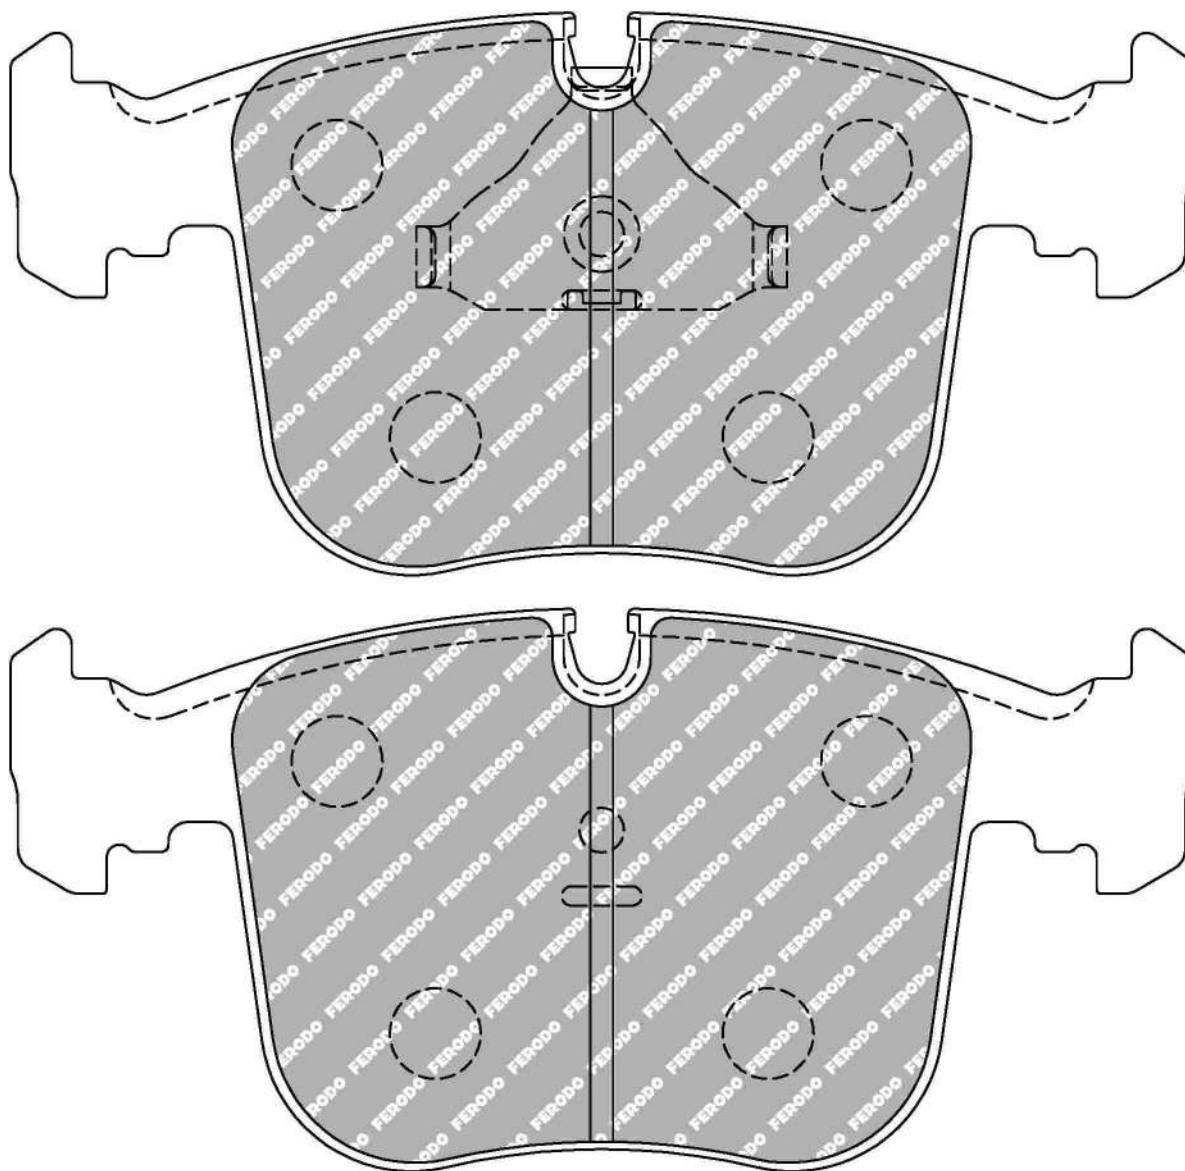

156.5mm = 6.161"

74.8mm = 2.945"

18.5mm = 0.728"

69.6mm = 2.740"

BMW Front, MASERATI Front

ECE R90: E4-90R-01-582/1308

Also available in Car Racing catalogue see: FCP856

CROSS REFERENCE	
BREMBO	07.8300.11
WVA	21284 19,30
PAGID	2683
FMSI	D547
MINTEX	MDB1551