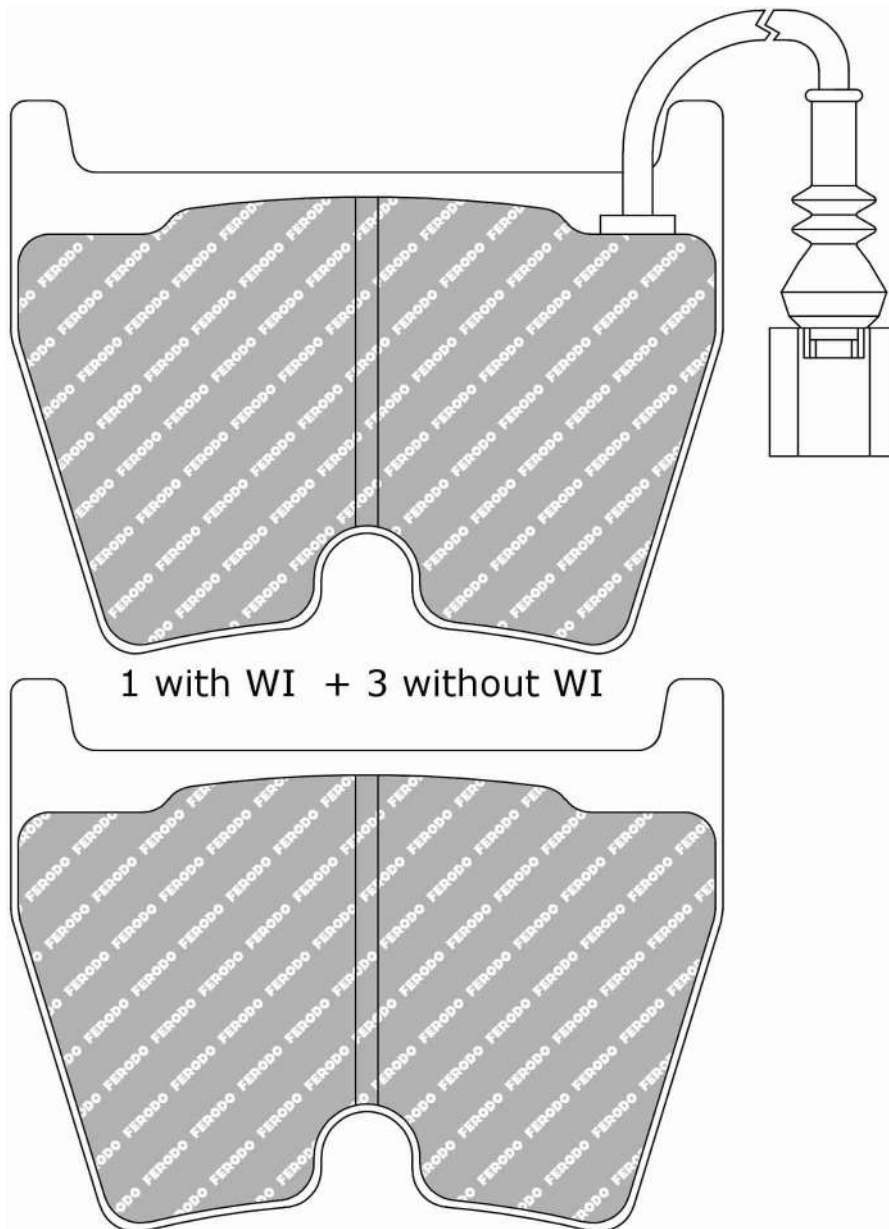

74.3mm = 2.925"

17mm = 0.669"

56.5mm = 2.224"

AUDI Front

ECE R90: E9-90R-01.159/810

4 Piston caliper -> 1 axle = 2 sets (8 pads) Remove electronic wear indicator cable from set for vehicle's left hand caliper.