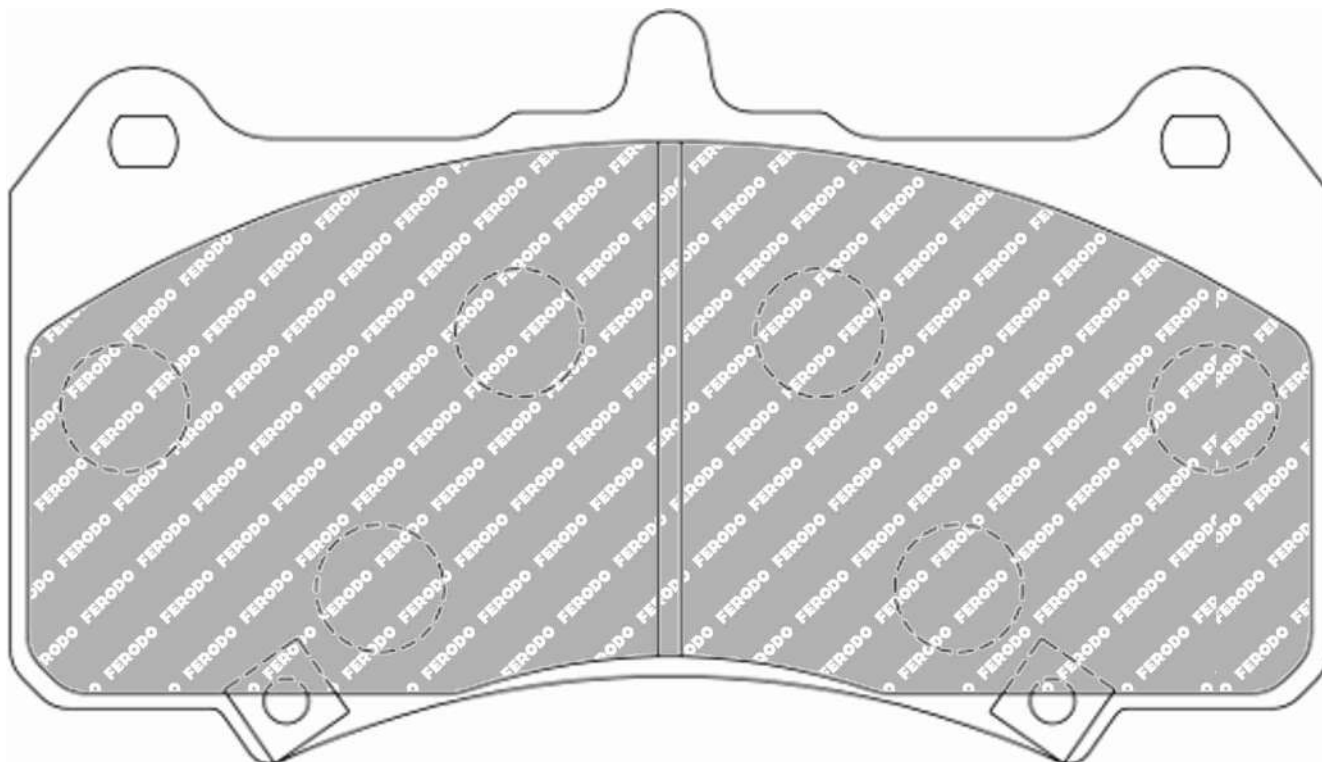

FDSR3147

175.6mm = 6.913"

100.8mm = 3.969"

16.9mm = 0.665"

68.5mm = 2.697"

ECE R90: None

Also available in Car Racing catalogue see: FRP3147

CROSS REFERENCE

AP RACING	CP7555D70