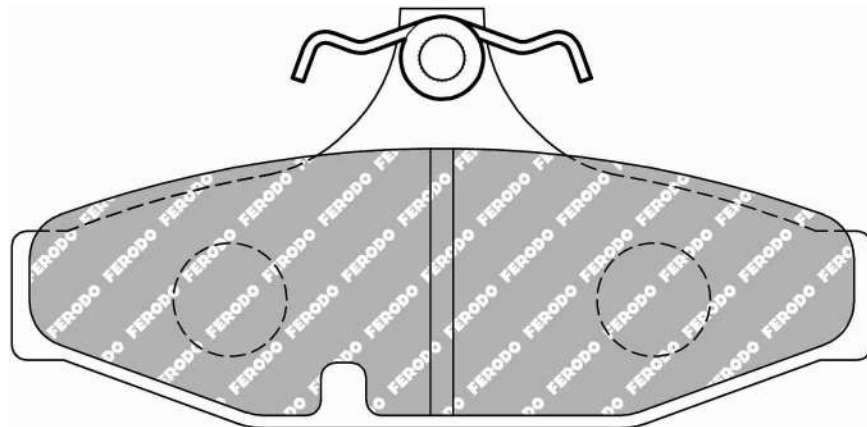

FDSE6003

WVA No: 23242 14,2

113.9mm = 4.484"

55.5mm = 2.185"

14.4mm = 0.567"

35.3mm = 1.390"

HOLDEN Rear, TOYOTA Rear

ECE R90: No R90: Ex EU