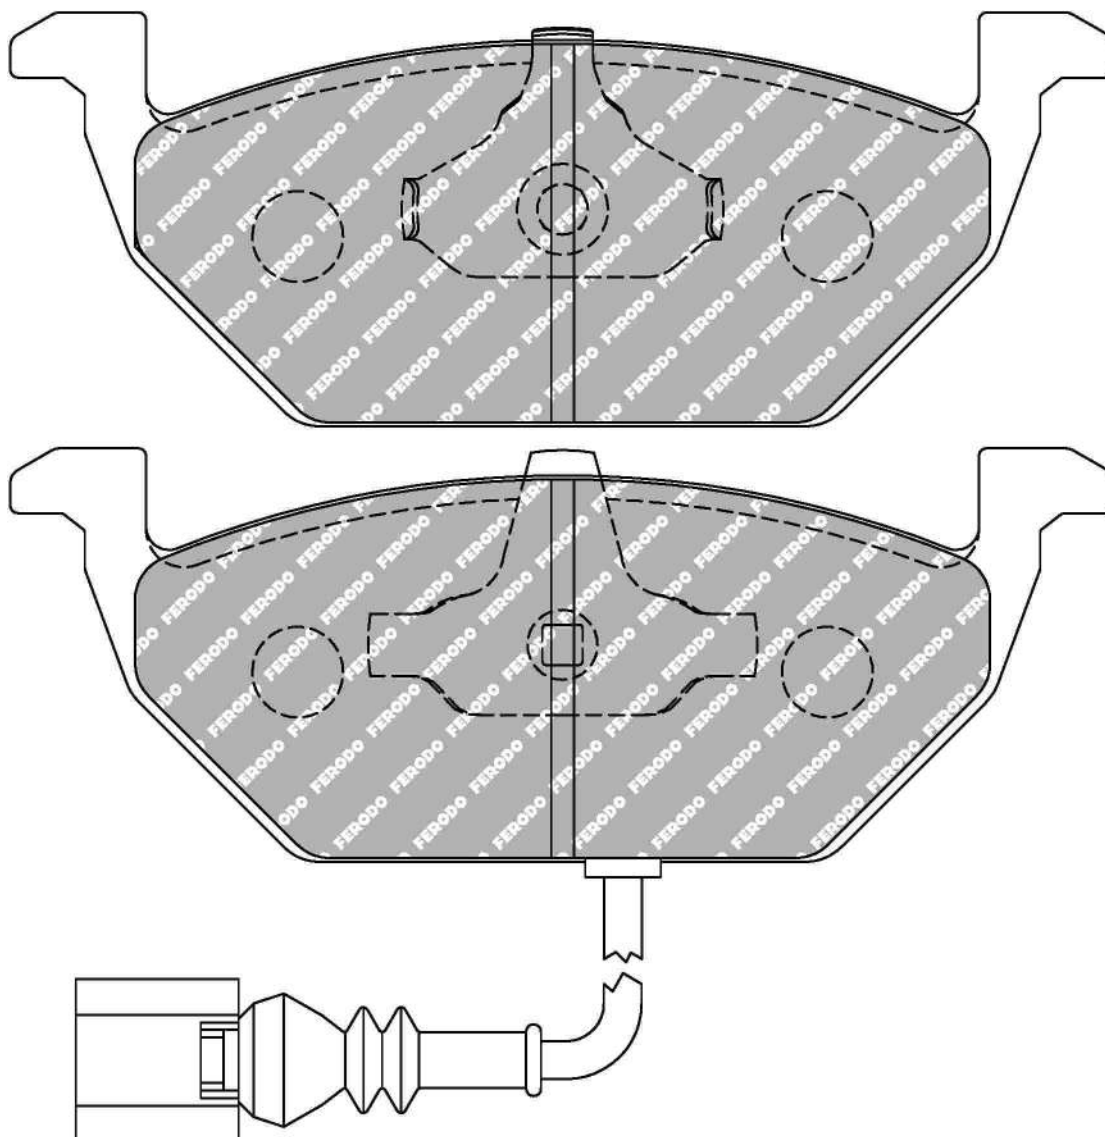

FDS1398

WVA No: 23130 19,70

146.4mm = 5.764"

53.8mm = 2.118"

19.7mm = 0.776"

50.1mm = 1.972"

AUDI Front, SEAT Front, SKODA Front, VOLKSWAGEN Front

ECE R90: E890R01022/001

Also available in Car Racing catalogue see: FCP1094

CROSS REFERENCE	
WVA	23130 19,70
MINTEX	MDB2040