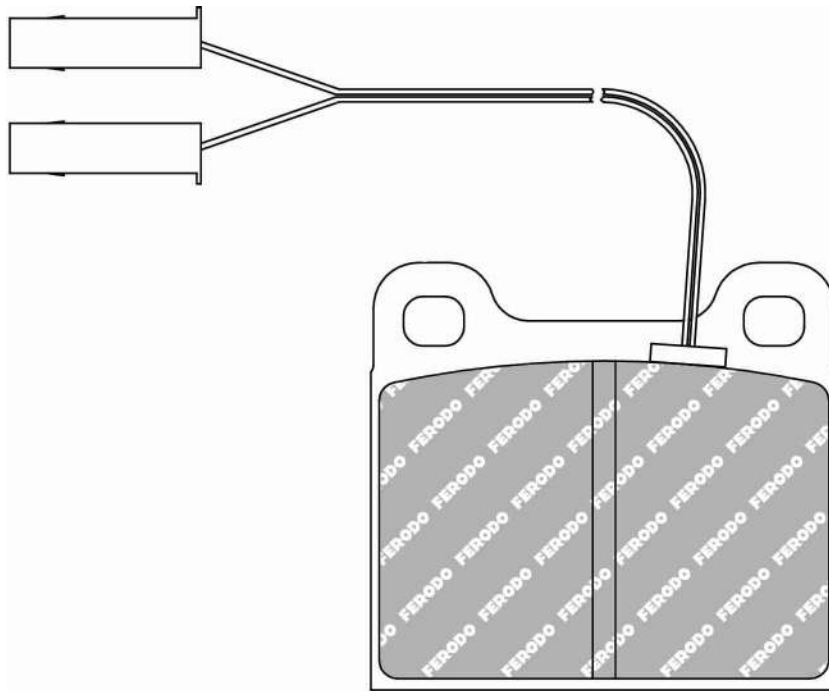

FDS2

WVA No: 20034 15,00

FMSI No: D31

ALFA ROMEO Front / Rear, AUDI Front, BMW Front / Rear, MASERATI Rear, OPEL Front / Rear, PORSCHE Front / Rear, SAAB Front, TALBOT Front, VAUXHALL Front / Rear, VOLVO Rear

ECE R90: E4-90R-01-582/1302

1 with WI + 3 without WI