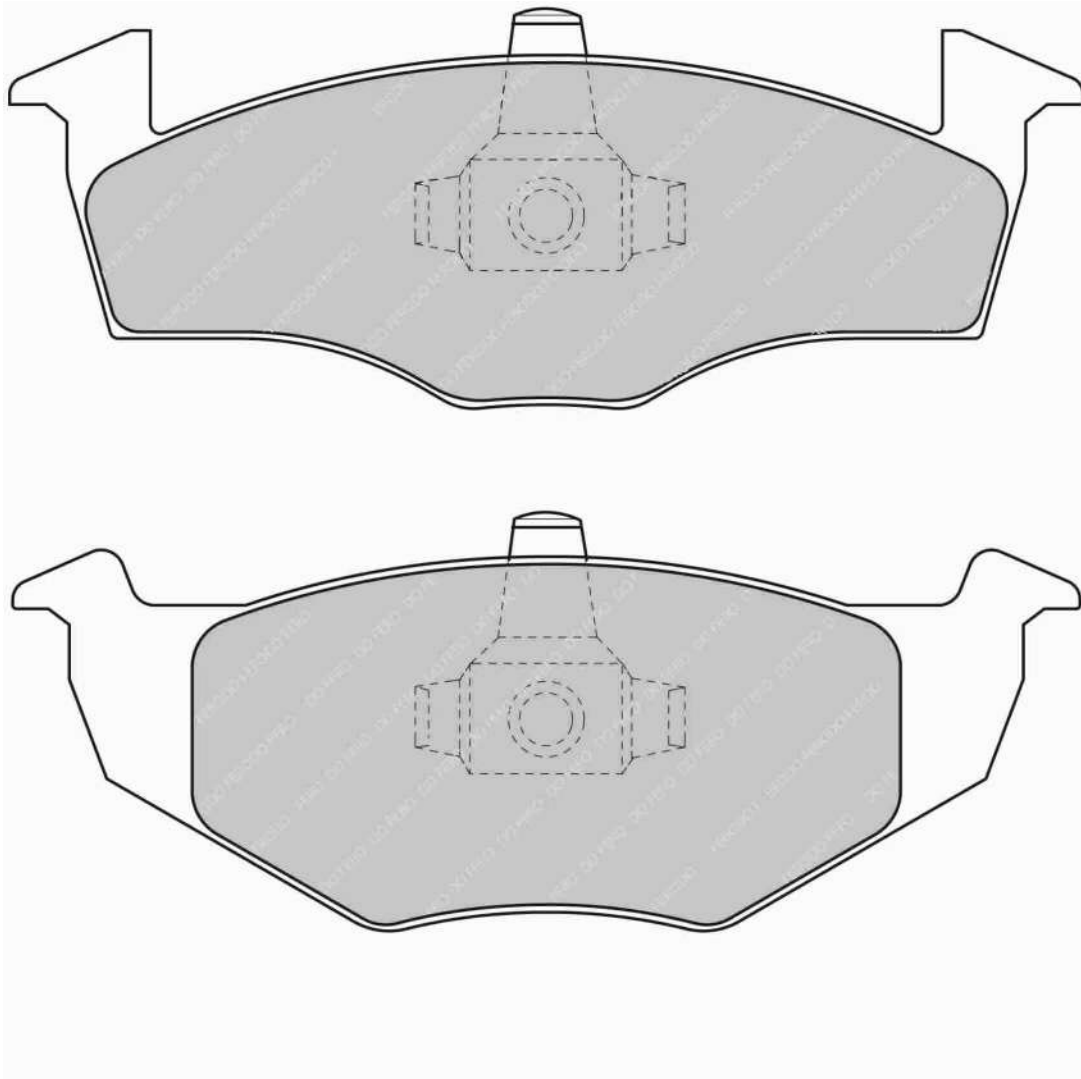

50.0mm = 1.969"
51.0mm = 2.008"

15.3mm = 0.602"
15.3mm = 0.602"

45.0mm = 1.772"
45.0mm = 1.772"

SEAT Front, VOLKSWAGEN Front

ECE R90: E490R01071/087

Also available in Car Racing catalogue see: FCP1288

CROSS REFERENCE	
BREMBO	07.8301.62
WVA	21866 15,30
MINTEX	MDB1872