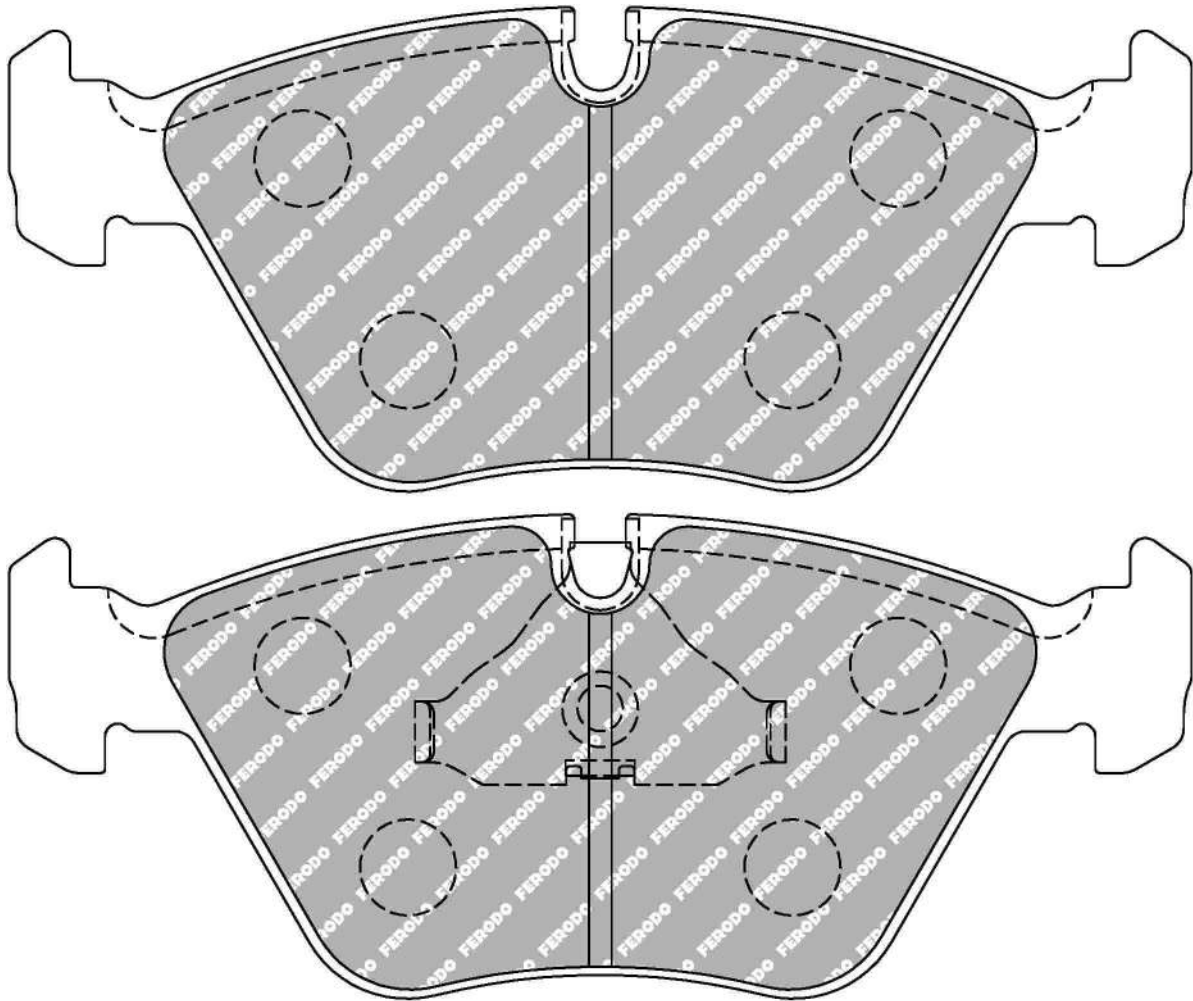

64.4mm = 2.535"
64.4mm = 2.535"

20.5mm = 0.807"
20.5mm = 0.807"

58.6mm = 2.307"
58.6mm = 2.307"

BMW Front

ECE R90: E490R01071/402

Also available in Car Racing catalogue see: FCP779

CROSS REFERENCE	
BREMBO	07.8300.10
BREMBO	07.8301.50
PAGID	1295
WVA	20968 20,30
FMSI	D394
MINTEX	MDB1393