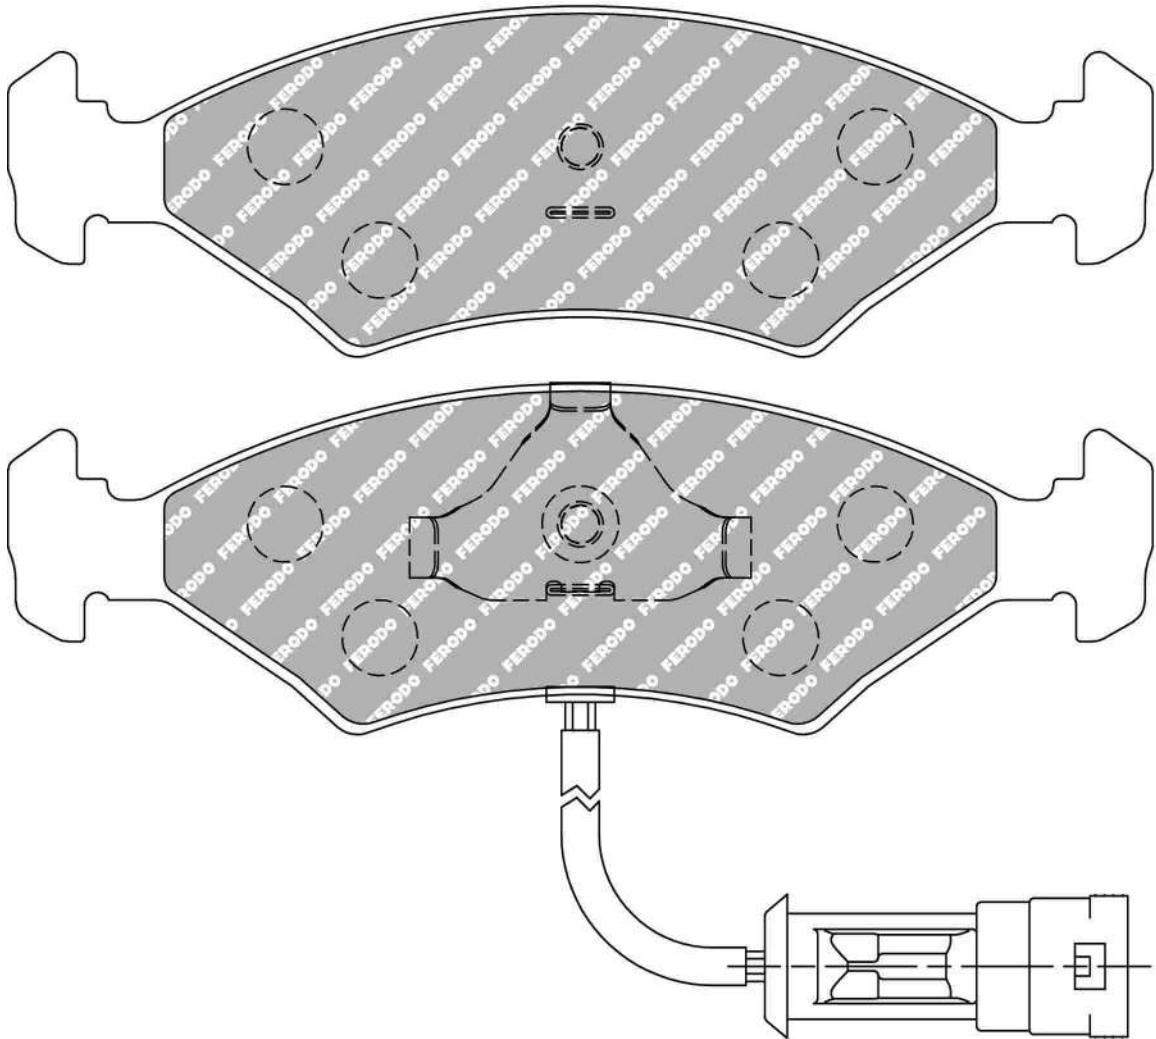

FDS212

WVA No: 20640-20783 18,60

151.5mm = 5.965"

46.5mm = 1.831"

18.0mm = 0.709"

39.1mm = 1.539"

FERRARI Front / Rear, FORD Front

ECE R90: E490R01071/154

Also available in Car Racing catalogue see: FCP206

CROSS REFERENCE

MINTEX	MDB1174
WVA	20640-20783 18,60