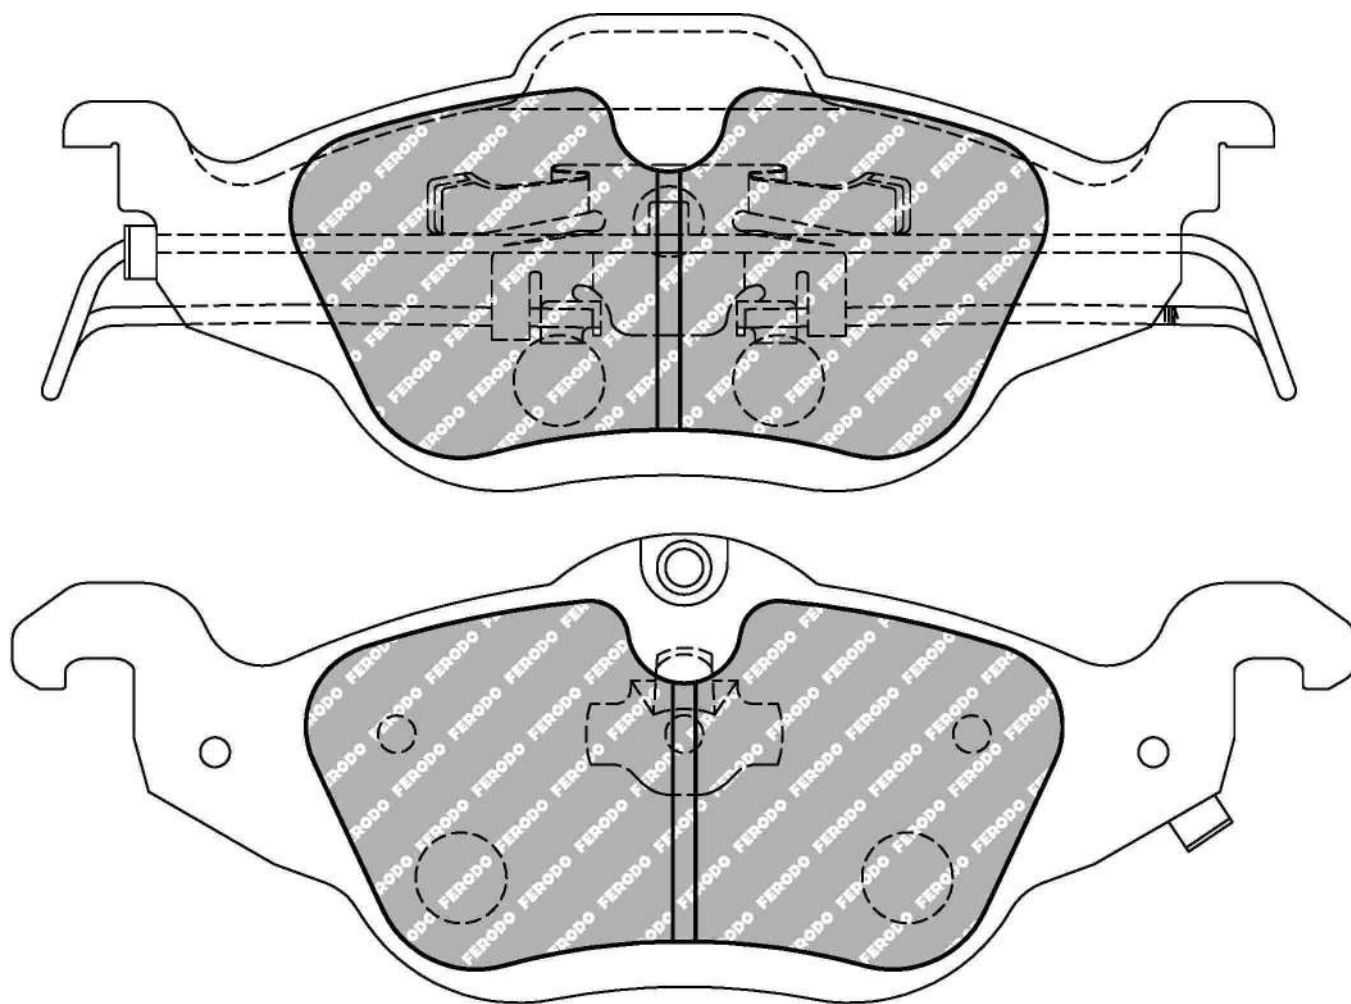

FDS1293

WVA No: 23063 18,40

160.1mm = 6.303"
177.7mm = 6.996"

63.1mm = 2.484"
62.5mm = 2.461"

17.5mm = 0.689"
18.8mm = 0.740"

45.6mm = 1.795"
45.6mm = 1.795"

OPEL Front, VAUXHALL Front

ECE R90: E490R01071/895

Also available in Car Racing catalogue see: FCP1293

CROSS REFERENCE	
BREMBO	07.8301.64
WVA	23063 18,40
MINTEX	MDB1908