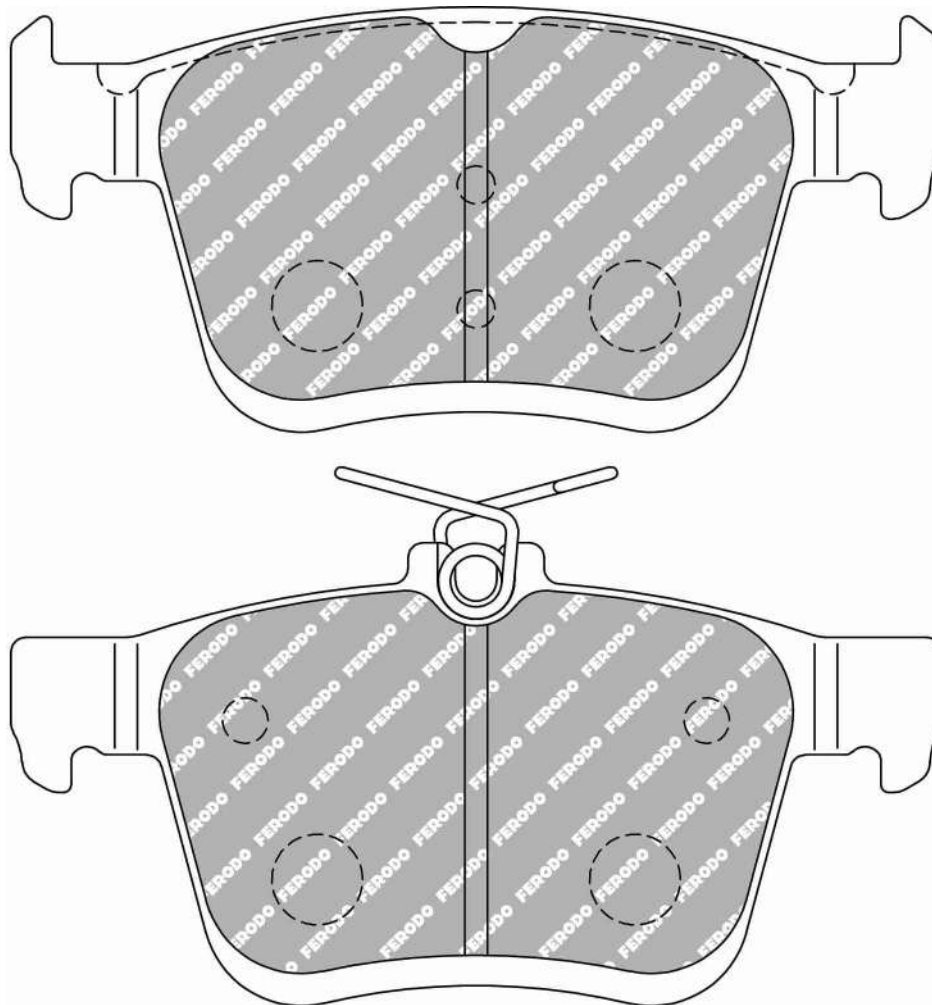

FDS4434

123.25mm = 4.852"

123.25mm = 4.852"

56.2mm = 2.213"

61.2mm = 2.409"

16.6mm = 0.654"

16.6mm = 0.654"

48.5mm = 1.909"

48.5mm = 1.909"

AUDI Rear, SEAT Rear, VOLKSWAGEN Rear

ECE R90: E11 90R-02A0194/36730

Also available in Car Racing catalogue see: FCP4434

CROSS REFERENCE	
BOSCH	986494659
OE AUDI	5Q0698451
OE AUDI	8V0698451
OE VOLKSWAGEN	5Q0698451
OE VOLKSWAGEN	8V698451
PAGID	T1976
TRW	GDB1957