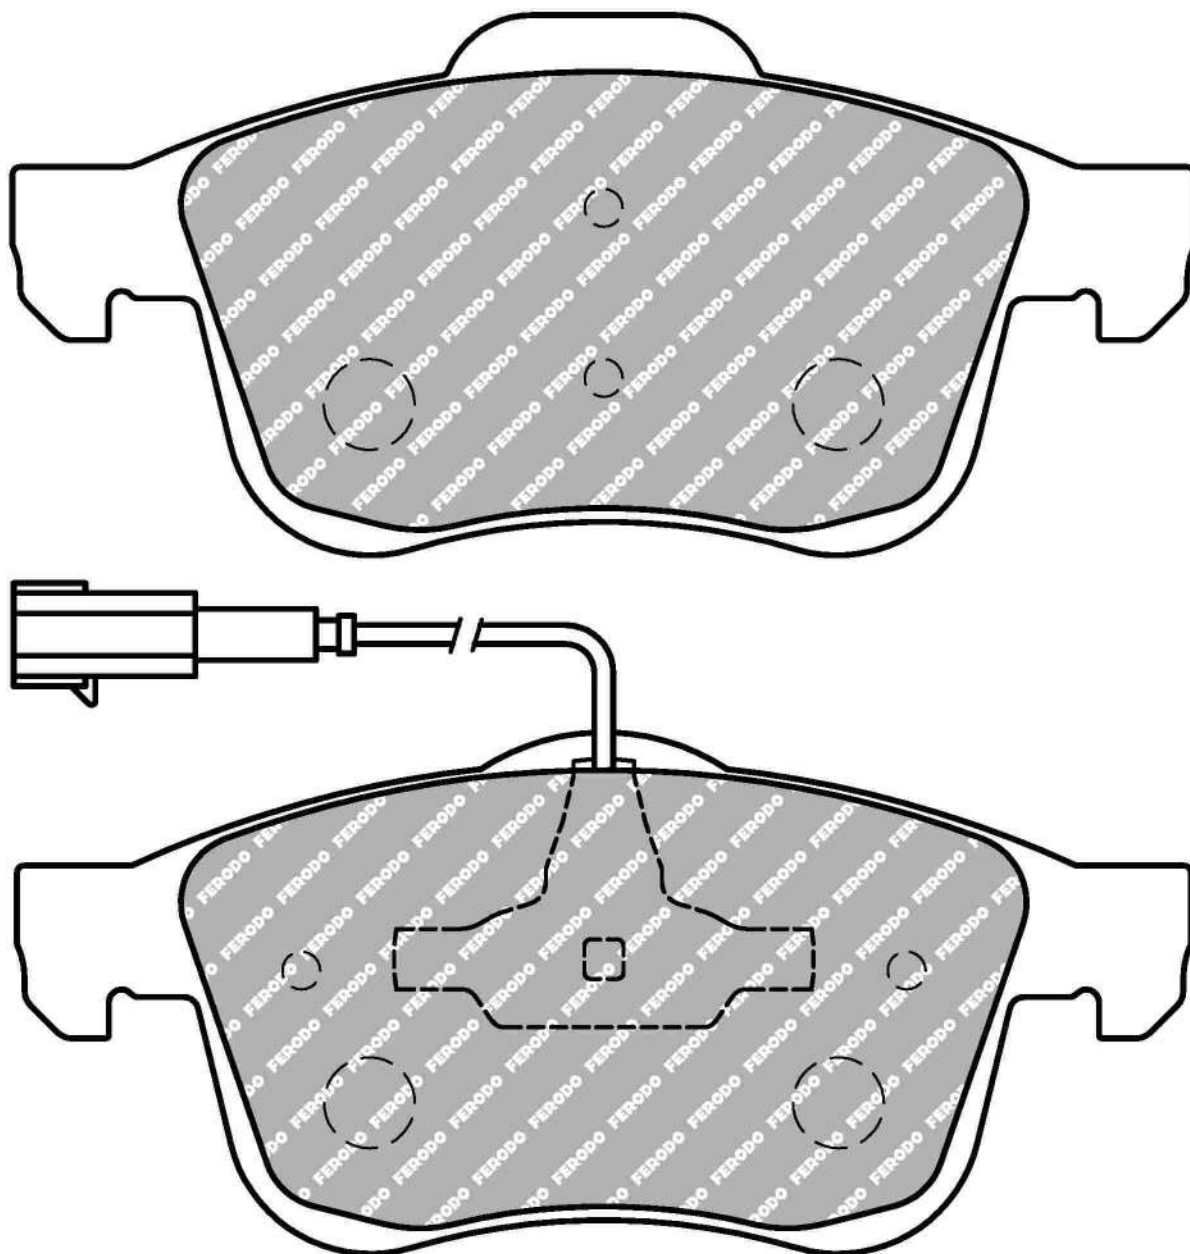

FDS1805

WVA No: 24339 19,90

156.5mm = 6.161"

155.4mm = 6.118"

71.6mm = 2.819"

69.2mm = 2.724"

19.3mm = 0.760"

18.5mm = 0.728"

57.7mm = 2.272"

57.7mm = 2.272"

ALFA ROMEO Front

ECE R90: E11 90R 01194/6143

Also available in Car Racing catalogue see: FCP1805

CROSS REFERENCE	
WVA	24339 19,90
MINTEX	MDB2790