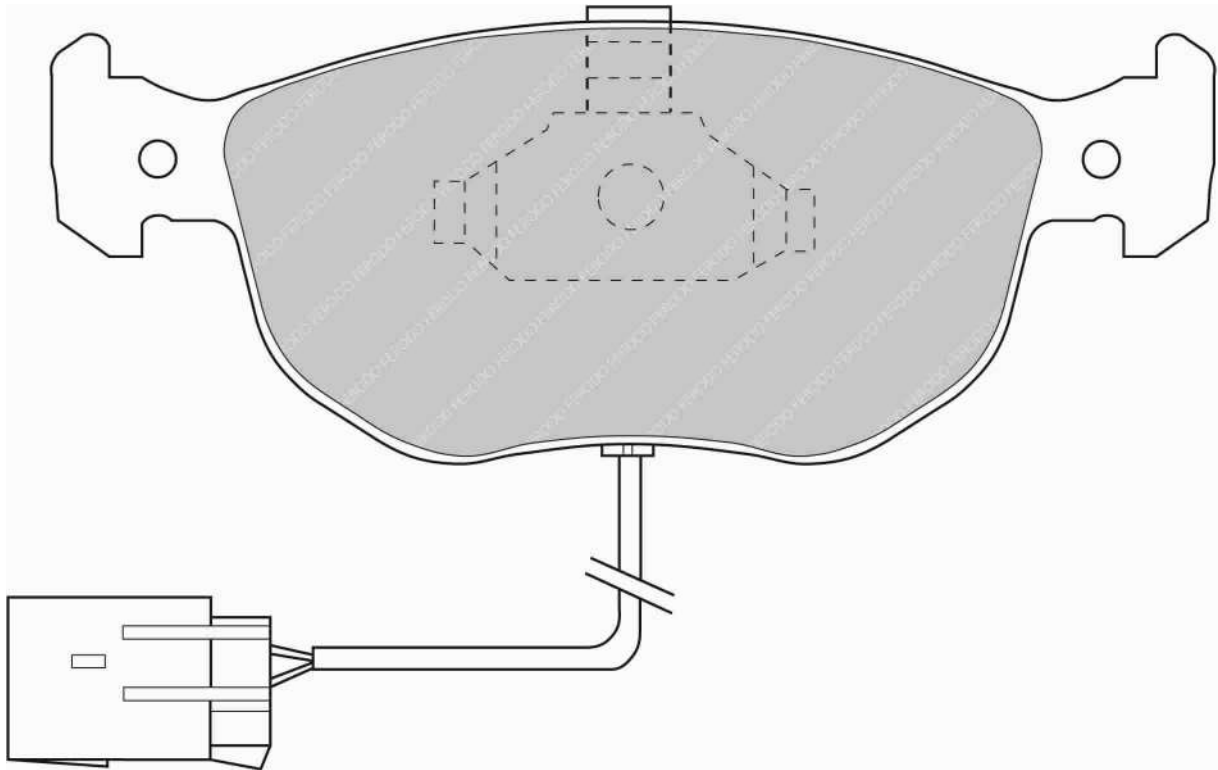

FDS767

WVA No: 21583 18,80

156.5mm = 6.161"

60.0mm = 2.362"

19.0mm = 0.748"

55.2mm = 2.173"

FORD Front

ECE R90: E490R01071/227

Also available in Car Racing catalogue see: FCP767

CROSS REFERENCE	
BREMBO	07.8301.31
WVA	21583 18,80
MINTEX	MDB1810
MINTEX	MDB1895
MINTEX	MDB2193
ALCON	PNF0084X238.4