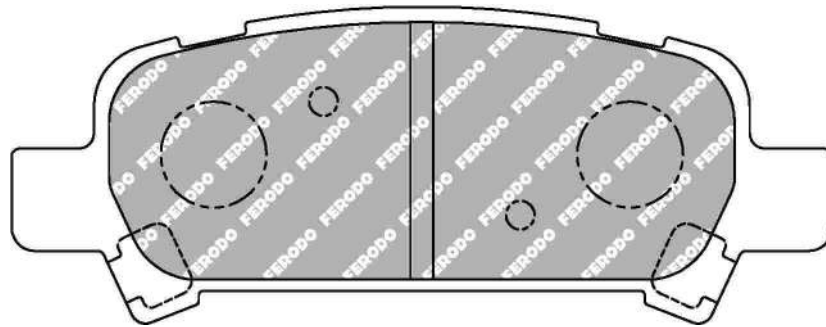

FDS1333

WVA No: 23572 14,40

108.4mm = 4.268"

41.9mm = 1.650"

14.0mm = 0.551"

34.0mm = 1.339"

SUBARU Rear

ECE R90: E190R01174/014

Also available in Car Racing catalogue see: FCP1333

CROSS REFERENCE

WVA	23572 14,40
MINTEX	MDB1999

FDS1334

WVA No: 23092 16,00

131.8mm = 5.189"

77.2mm = 3.039"

16.0mm = 0.630"

61.0mm = 2.402"

ALFA ROMEO Front, CHEVROLET Front, CITROEN Front, FIAT Front, LANCIA Front, MITSUBISHI Front, PEUGEOT Front, VOLVO Australia Front

ECE R90: E190R01174/015