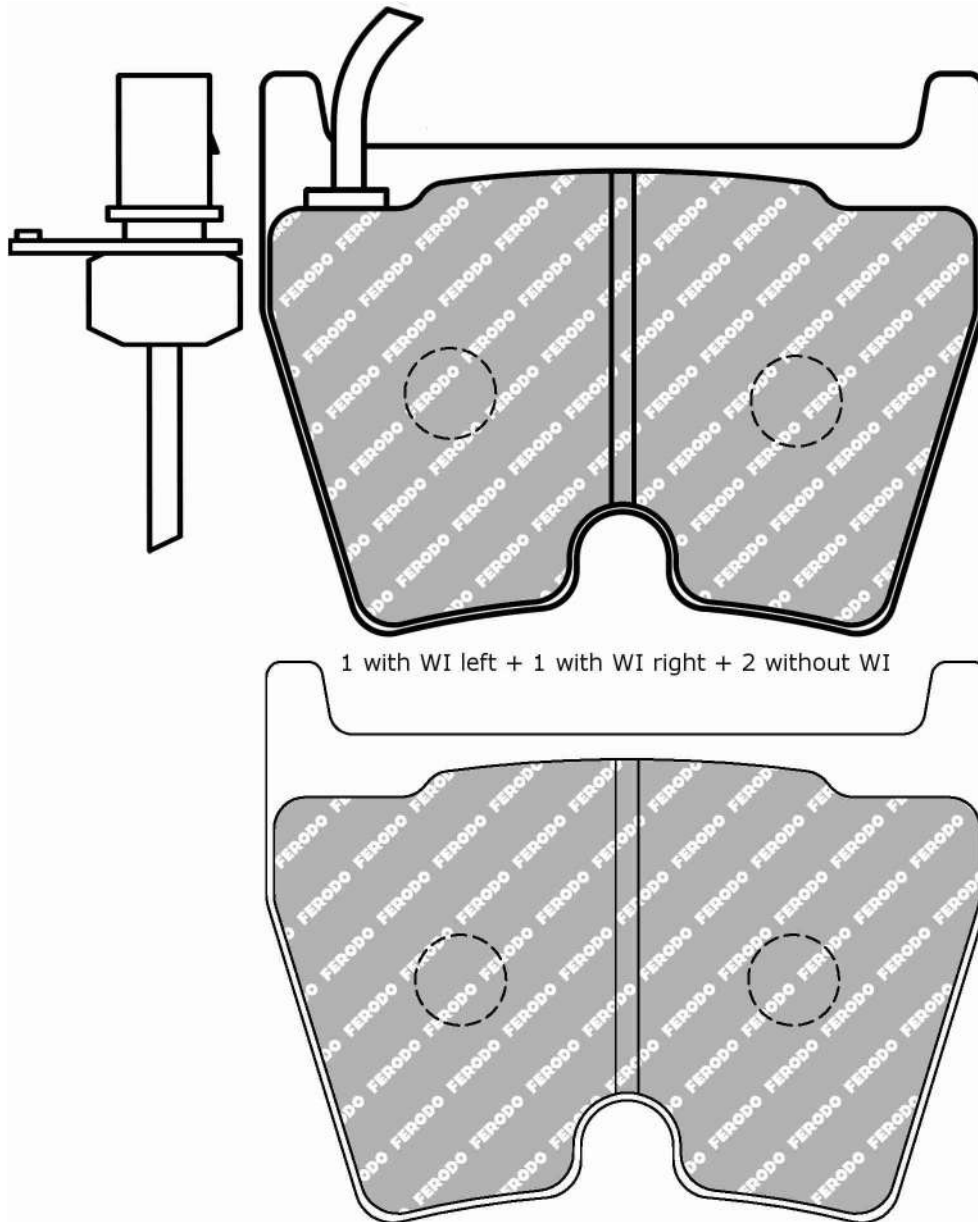

FDS1664

WVA No: 23764 17,00

95.4mm = 3.756"

74.3mm = 2.925"

17.0mm = 0.669"

56.5mm = 2.224"

AUDI Front, LAMBORGHINI Front, MERCEDES Front, VOLKSWAGEN Front

ECE R90: E9-90R-01.159/810

Also available in Car Racing catalogue see: FCP1664

4 Pistons caliper -> 1 axle = 2 sets (8 pads)

CROSS REFERENCE	
BREMBO	07.9312.44
BREMBO	07.9312.45
BREMBO	07.9312.46
BREMBO	07.9312.47
WVA	23764 17,00
PAGID	2931
MINTEX	MDB2601