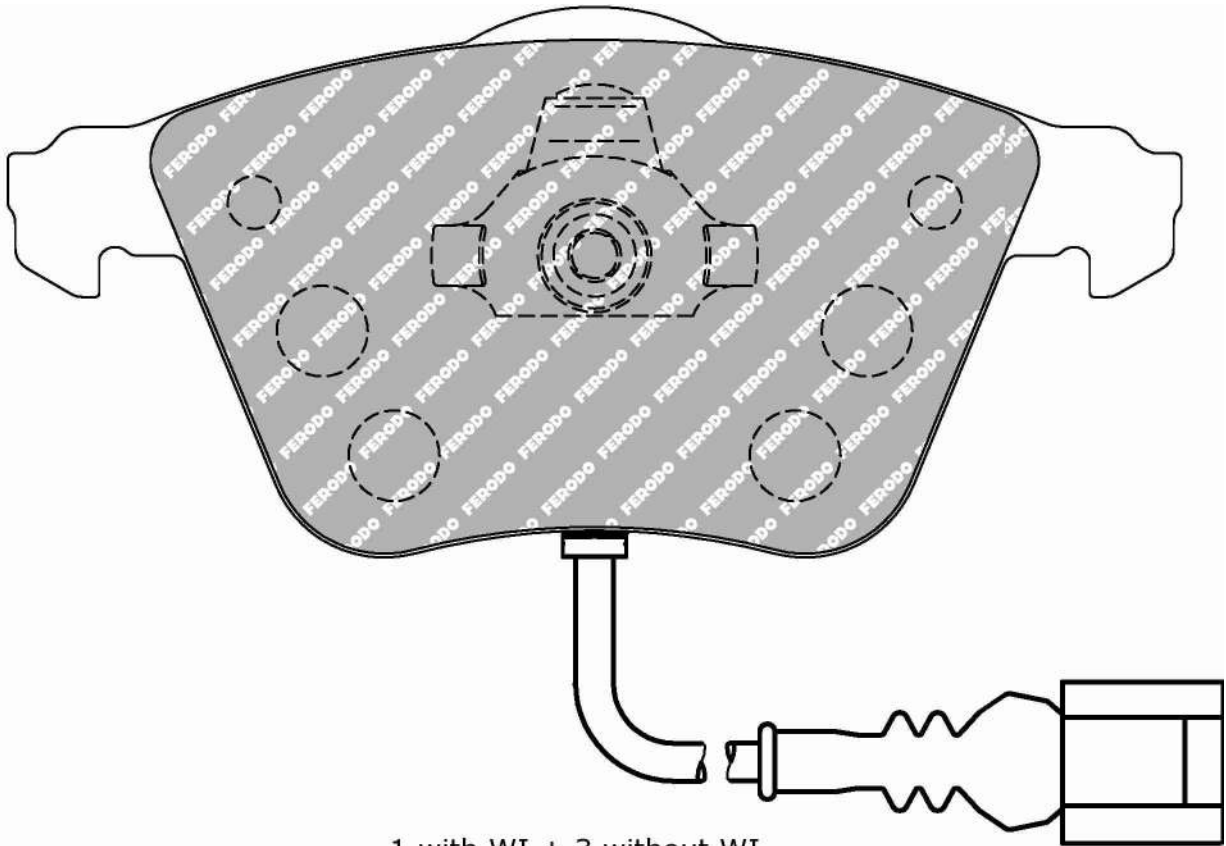

FDS1765

WVA No: 23912-23913 20,20 - 23801 20,2

155.3mm = 6.114"	72.9mm = 2.870"	20.3mm = 0.799"	64.4mm = 2.535"
156.5mm = 6.161"	72.9mm = 2.870"	20.3mm = 0.799"	64.4mm = 2.535"

AUDI Front, SEAT Front, SKODA Front, VOLKSWAGEN Front

ECE R90: E11 90R 01194/5950

Also available in Car Racing catalogue see: FCP1765

CROSS REFERENCE

WVA	23912-23913 20,20 - 23801 20,2
MINTEX	MDB2677