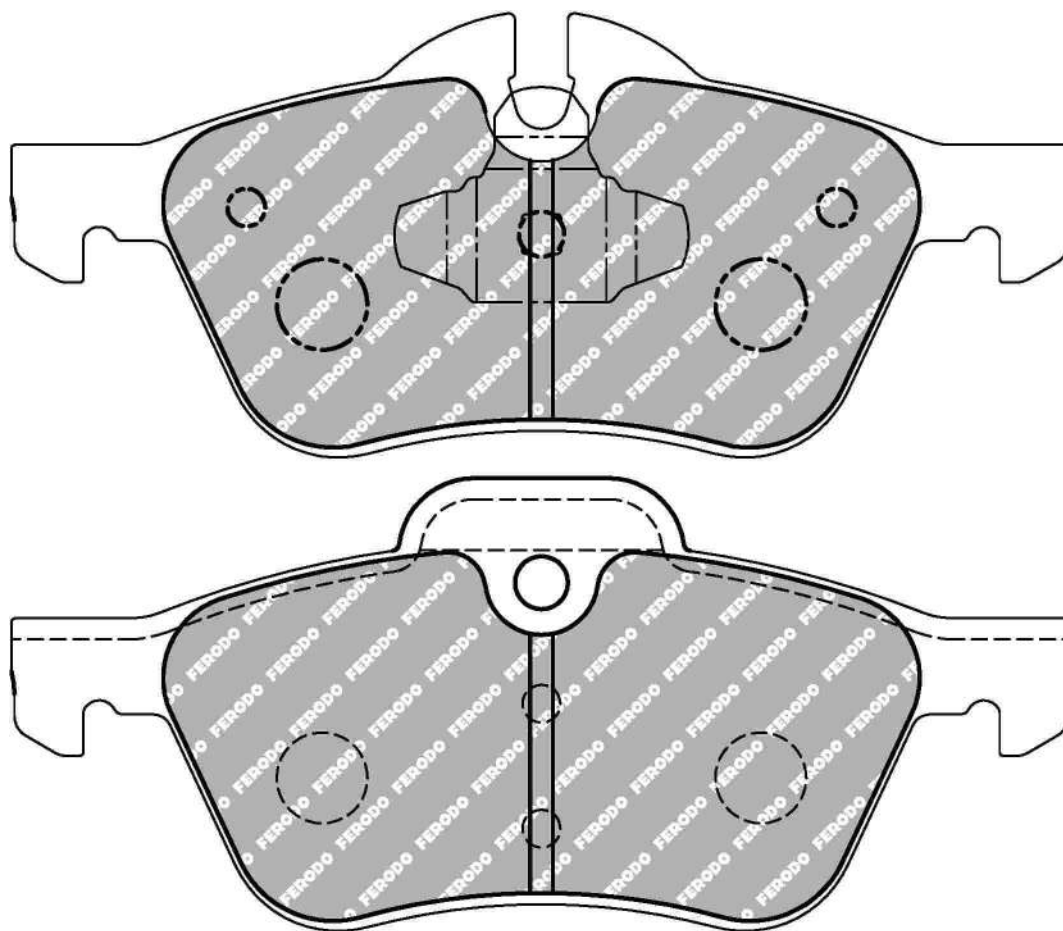

FDS1499

WVA No: 23281 18,00

140.3mm = 5.524"
140.3mm = 5.524"

58.8mm = 2.315"
59.9mm = 2.358"

18.0mm = 0.709"
18.0mm = 0.709"

45.6mm = 1.795"
45.6mm = 1.795"

MINI Front

ECE R90: E490R01071/975

Also available in Car Racing catalogue see: FCP1499

CROSS REFERENCE	
BREMBO	07.8301.88
WVA	23281 18,00
MINTEX	MDB2162