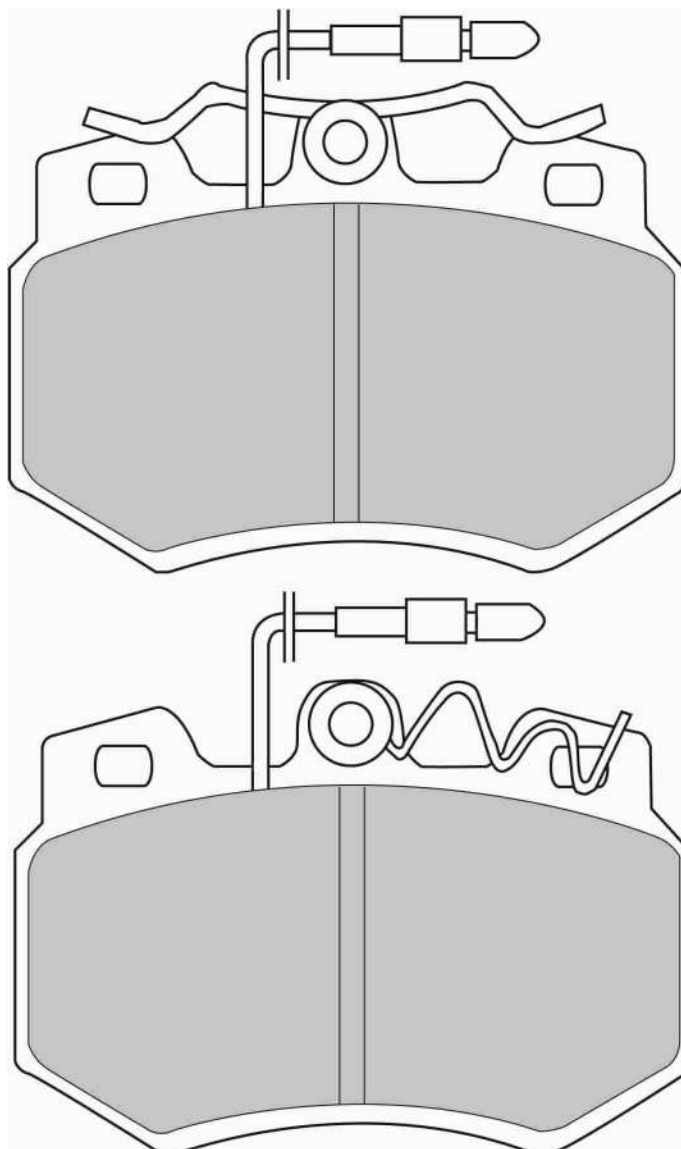

FDS434

WVA No: 20923 17,50

90.0mm = 3.543"

65.0mm = 2.559"

17.0mm = 0.669"

42.5mm = 1.673"

CITROEN Front, PEUGEOT Front

ECE R90: E490R01071/226