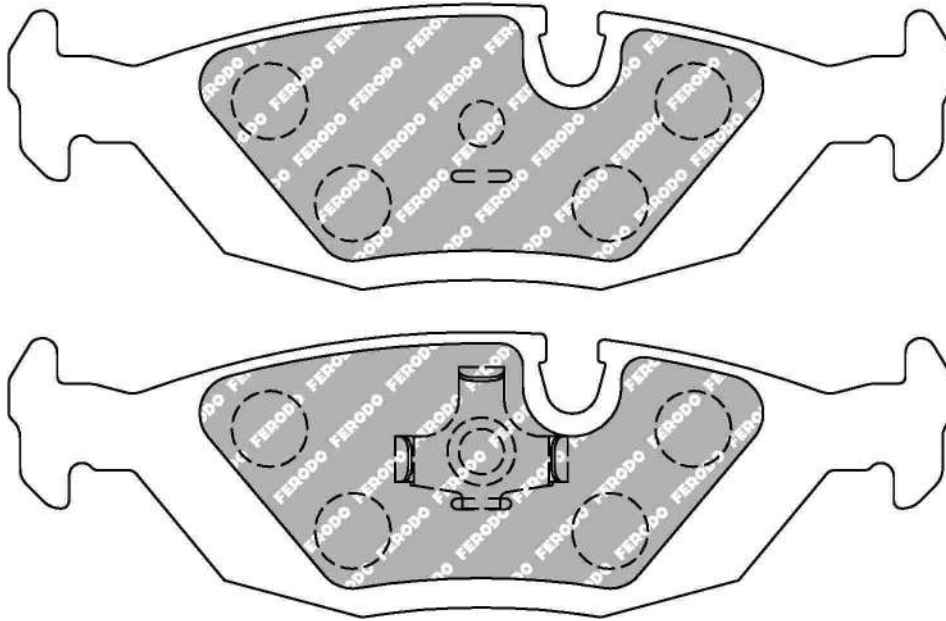

FDS296

WVA No: 20675 17,00

FMSI No: D279

125.2mm = 4.929"
125.2mm = 4.929"

38.2mm = 1.504"
38.2mm = 1.504"

16.2mm = 0.638"
16.2mm = 0.638"

31.0mm = 1.220"
31.0mm = 1.220"

BMW Rear

ECE R90: Pre 99: Apply KBA code 60838