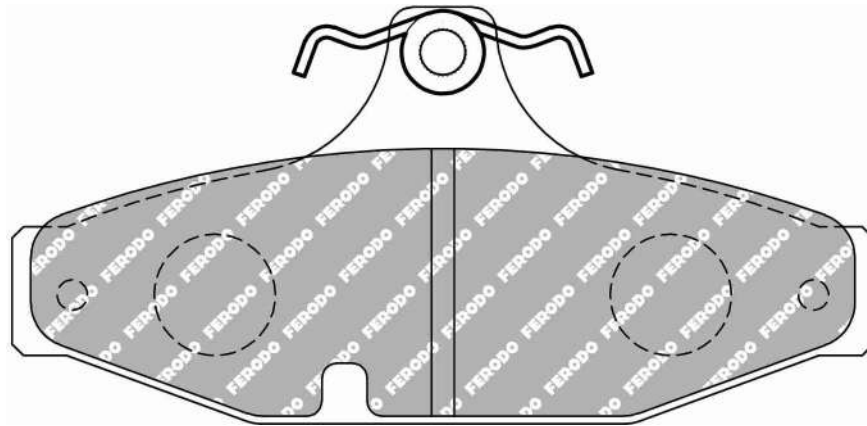

FDSE6002

WVA No: 23242 14,2

113.9mm = 4.484"

55.5mm = 2.185"

15.2mm = 0.598"

35.3mm = 1.390"

FORD AUSTRALIA Rear, FORD AUSTRALIA (FPV) Rear

ECE R90: No R90: Ex EU