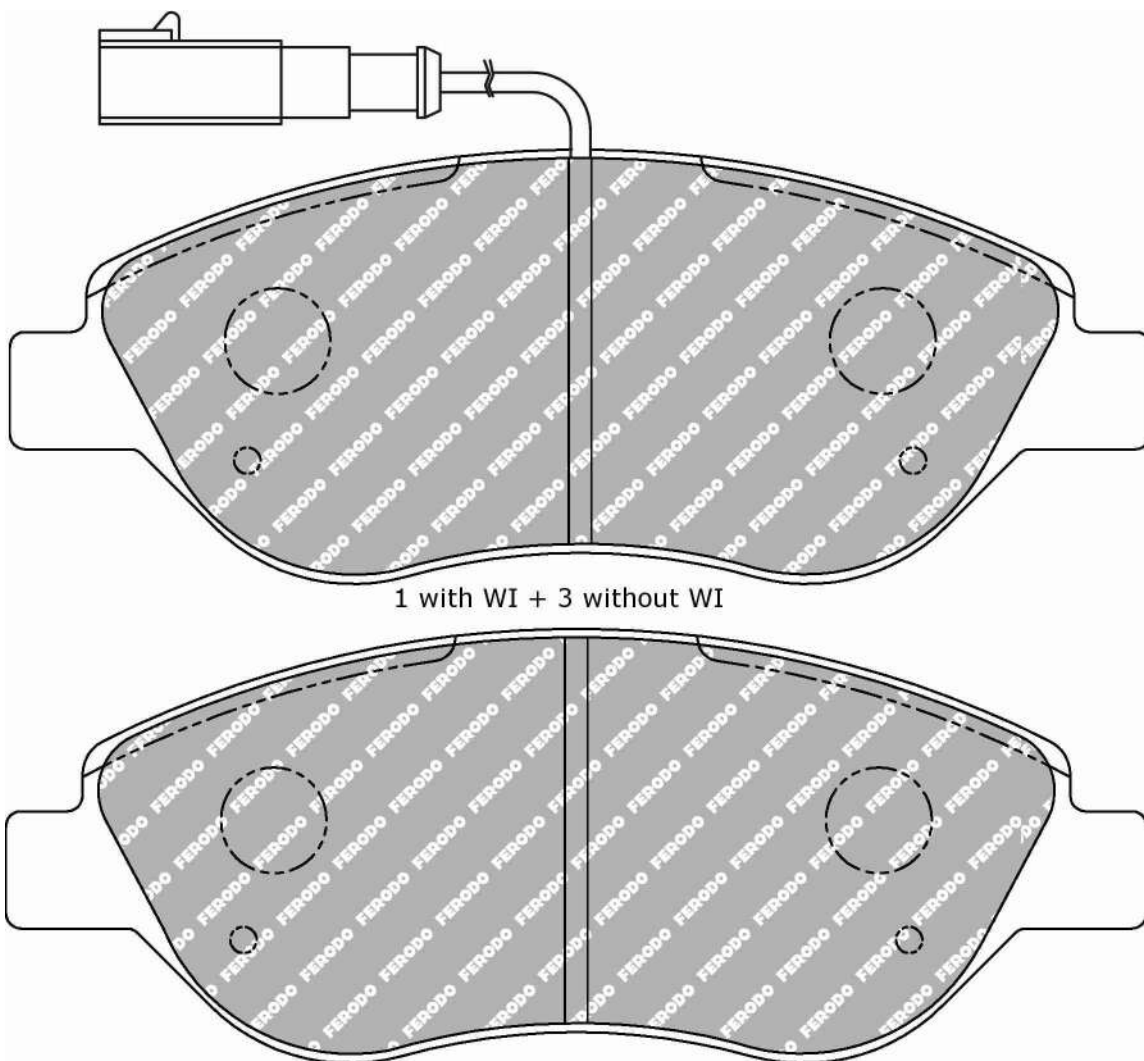

WVA No: 23711 18,40

151.0mm = 5.945"

57.5mm = 2.264"

19.2mm = 0.756"

51.0mm = 2.008"

ALFA ROMEO Front, FIAT Front, LANCIA Front

ECE R90: E490R01071/916

Also available in Car Racing catalogue see: FCP1468