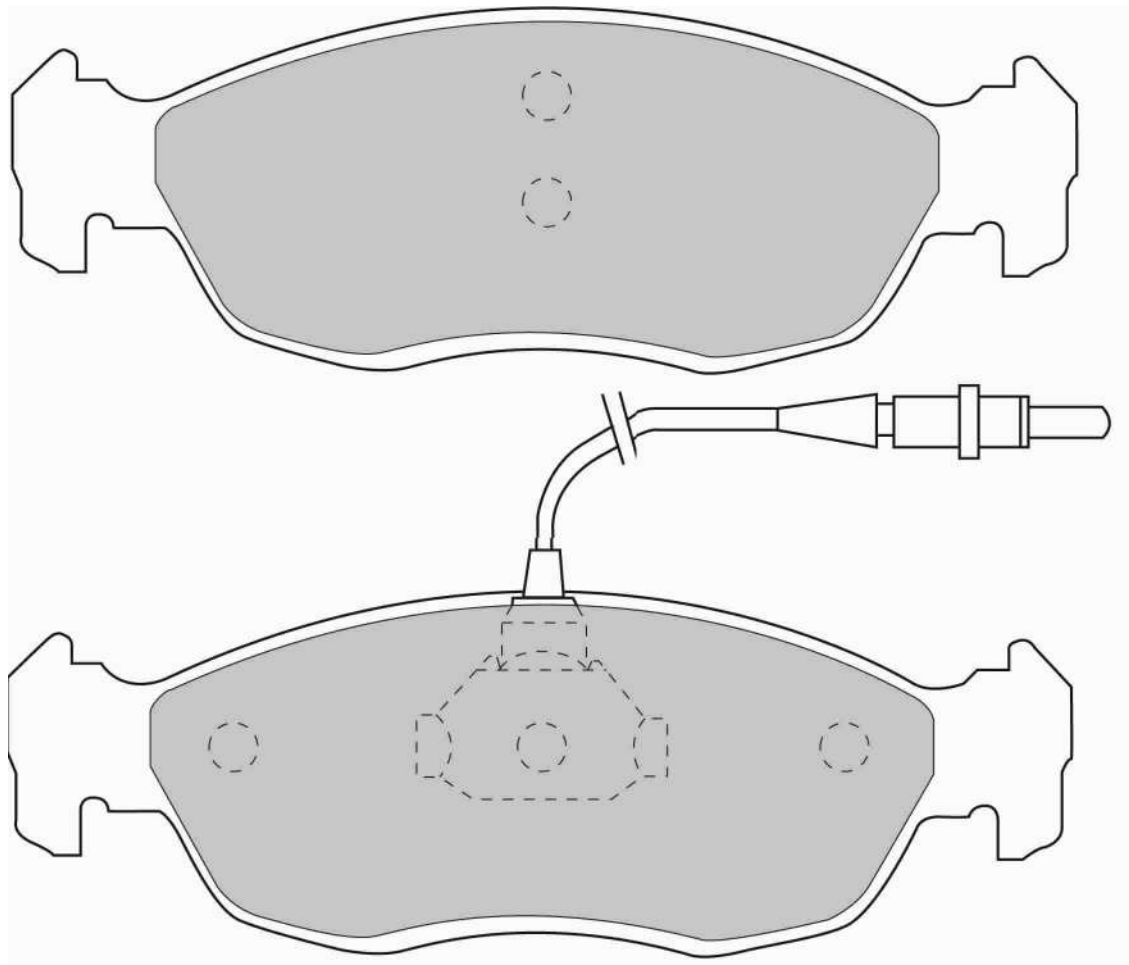

FDS876

WVA No: 21430 17,30

PEUGEOT Front

ECE R90: E490R01071/121

Also available in Car Racing catalogue see: FCP876

CROSS REFERENCE	
BREMBO	07.8301.37
PAGID	1620
WVA	21430 17,30
MINTEX	MDB1662