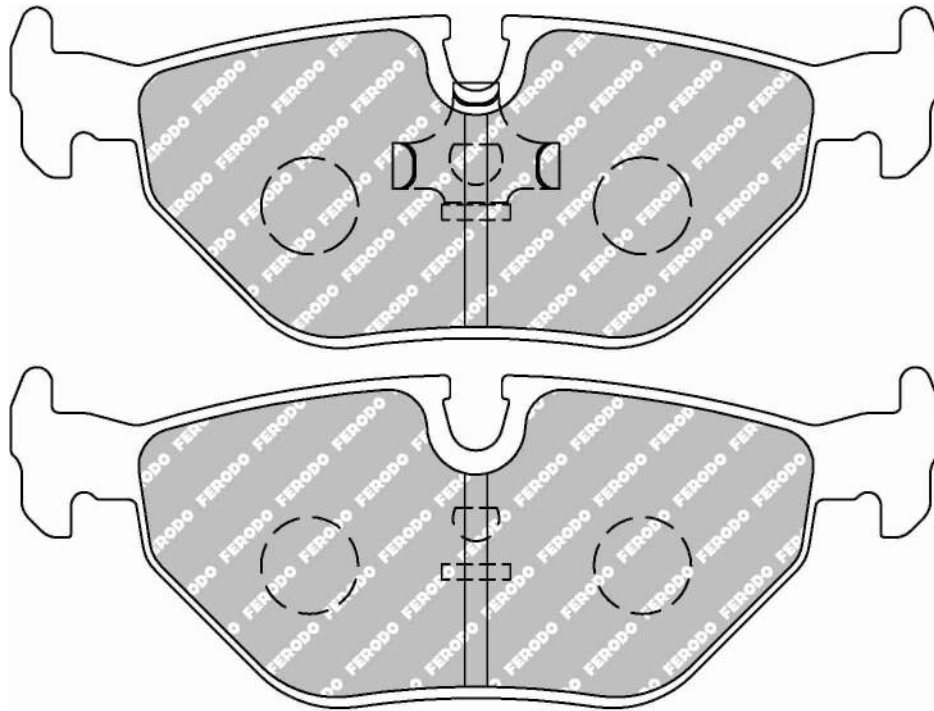

FDS578

WVA No: 20995 17,30

FMSI No: D396

BMW Rear

ECE R90: E190R01174/004

Also available in Car Racing catalogue see: FCP578

CROSS REFERENCE	
PAGID	1285
WVA	20995 17,30
FMSI	D396
MINTEX	MDB1369