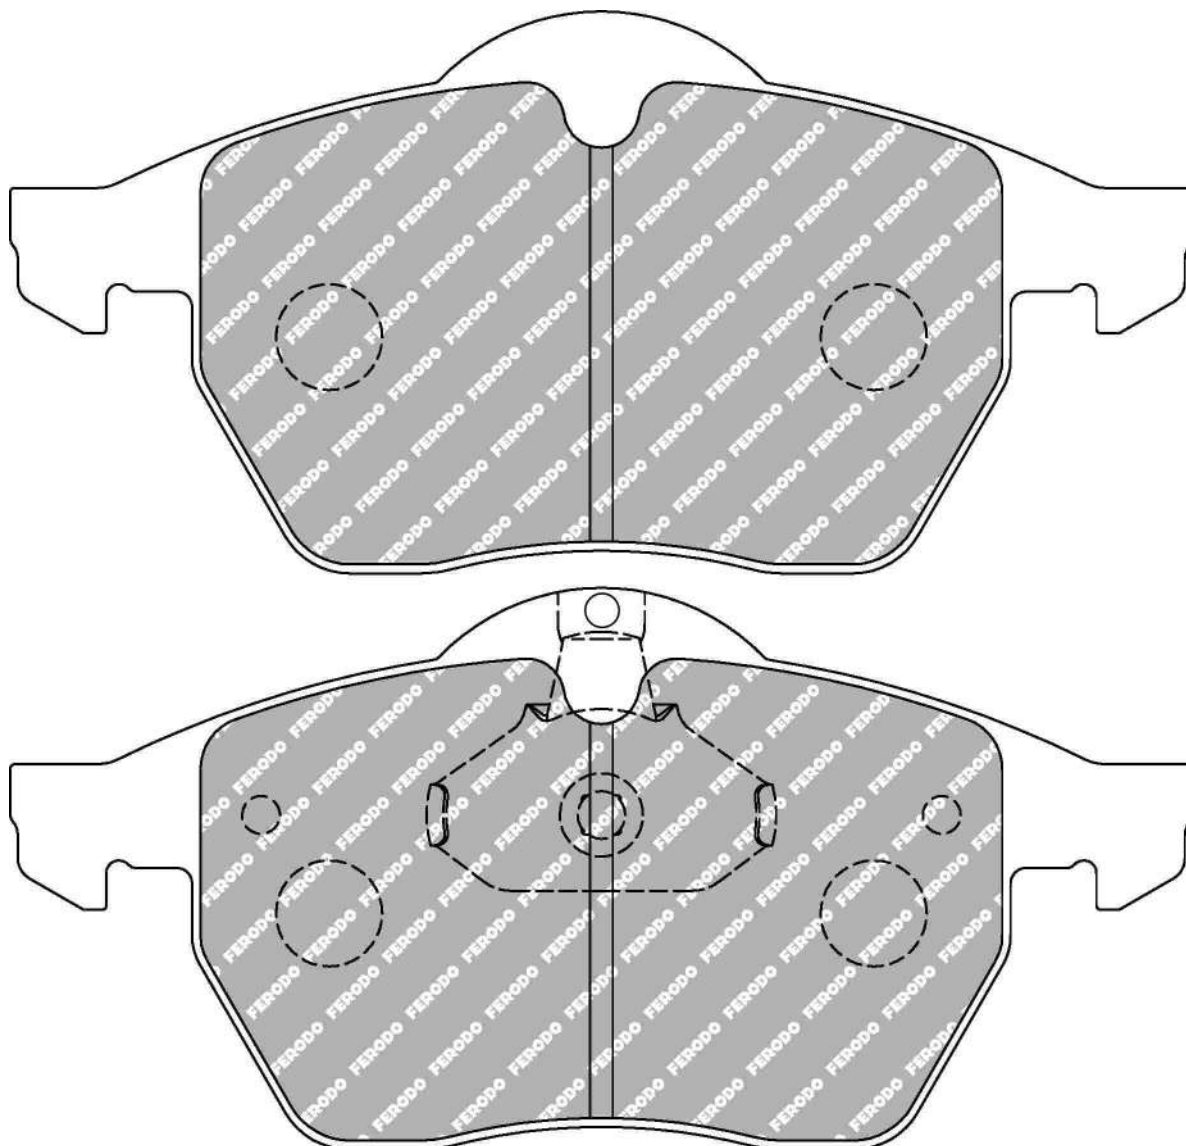

FDS1068

WVA No: 21829 19,50

156.5mm = 6.161"

155.2mm = 6.110"

74.0mm = 2.913"

74.0mm = 2.913"

19.5mm = 0.768"

19.5mm = 0.768"

61.0mm = 2.402"

61.0mm = 2.402"

OPEL Front, SAAB Front, VAUXHALL Front

ECE R90: E490R01071/912

Also available in Car Racing catalogue see: FCP1068

CROSS REFERENCE	
BREMBO	07.8301.48
WVA	21829 19,50
MINTEX	MDB1813