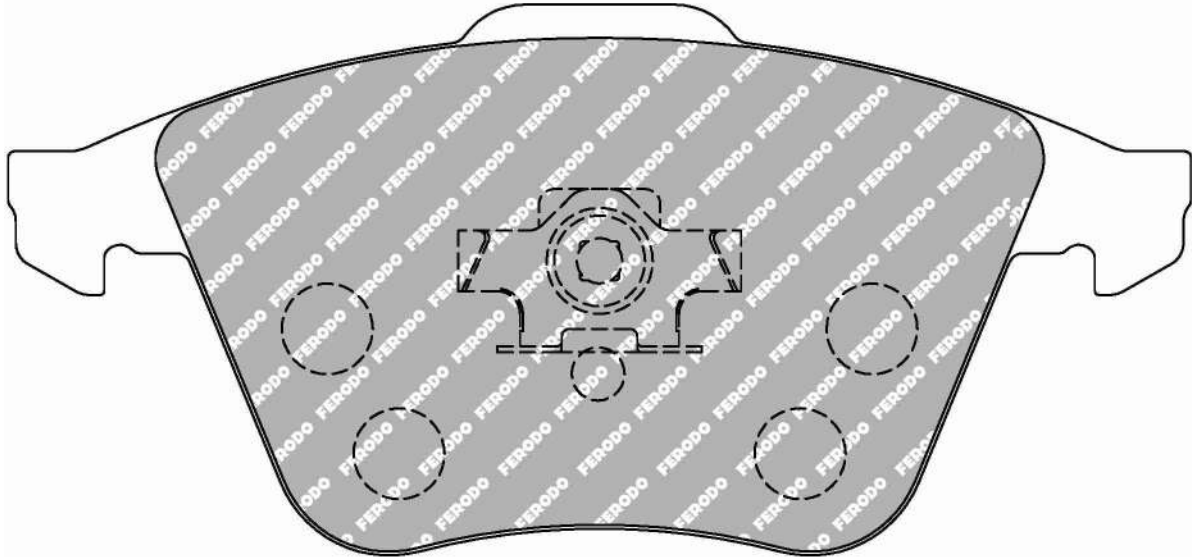

FDS1765

WVA No: 23912-23913 20,20 - 23801 20,2

155.3mm = 6.114"	72.9mm = 2.870"	20.3mm = 0.799"	64.4mm = 2.535"
156.5mm = 6.161"	72.9mm = 2.870"	20.3mm = 0.799"	64.4mm = 2.535"

AUDI Front, SEAT Front, SKODA Front, VOLKSWAGEN Front

ECE R90: E11 90R 01194/5950

Also available in Car Racing catalogue see: FCP1765

CROSS REFERENCE

WVA	23912-23913 20,20 - 23801 20,2
MINTEX	MDB2677