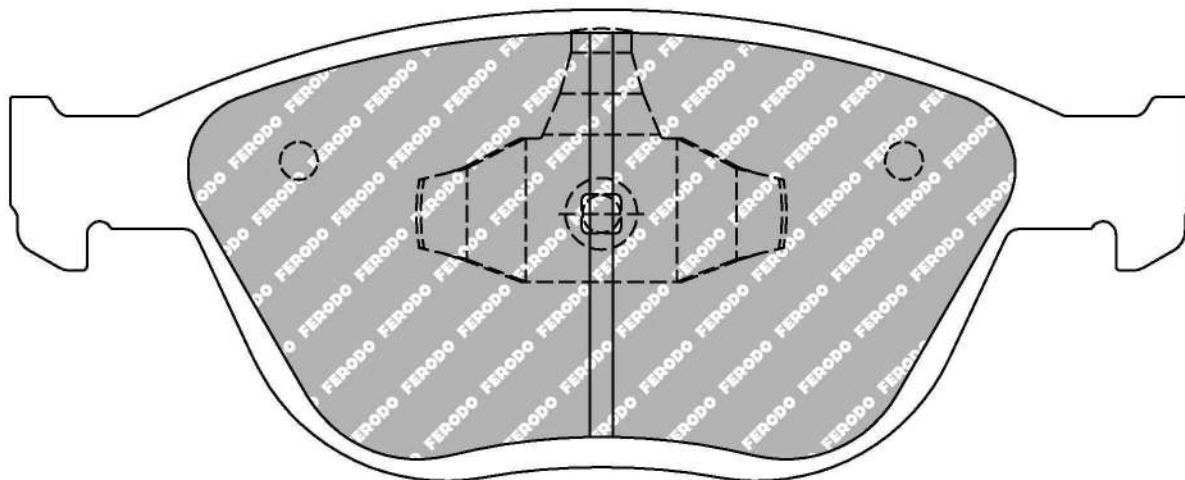

62.0mm = 2.441"

17.8mm = 0.701"

18.2mm = 0.717"

53.5mm = 2.106"

53.5mm = 2.106"

FORD Front

ECE R90: E990R01159/703

Also available in Car Racing catalogue see: FCP1568