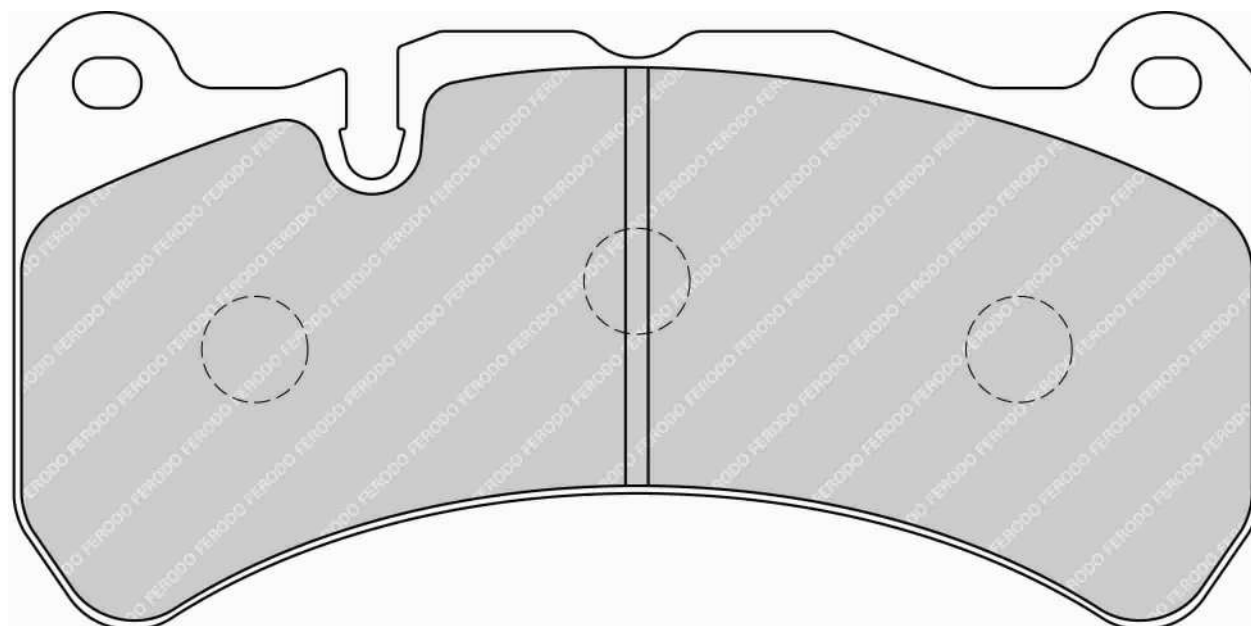

Also available in Car Racing catalogue see: FRP3100

CROSS REFERENCE

BREMBO	07.8365.33
PAGID	8005
FMSI	D116