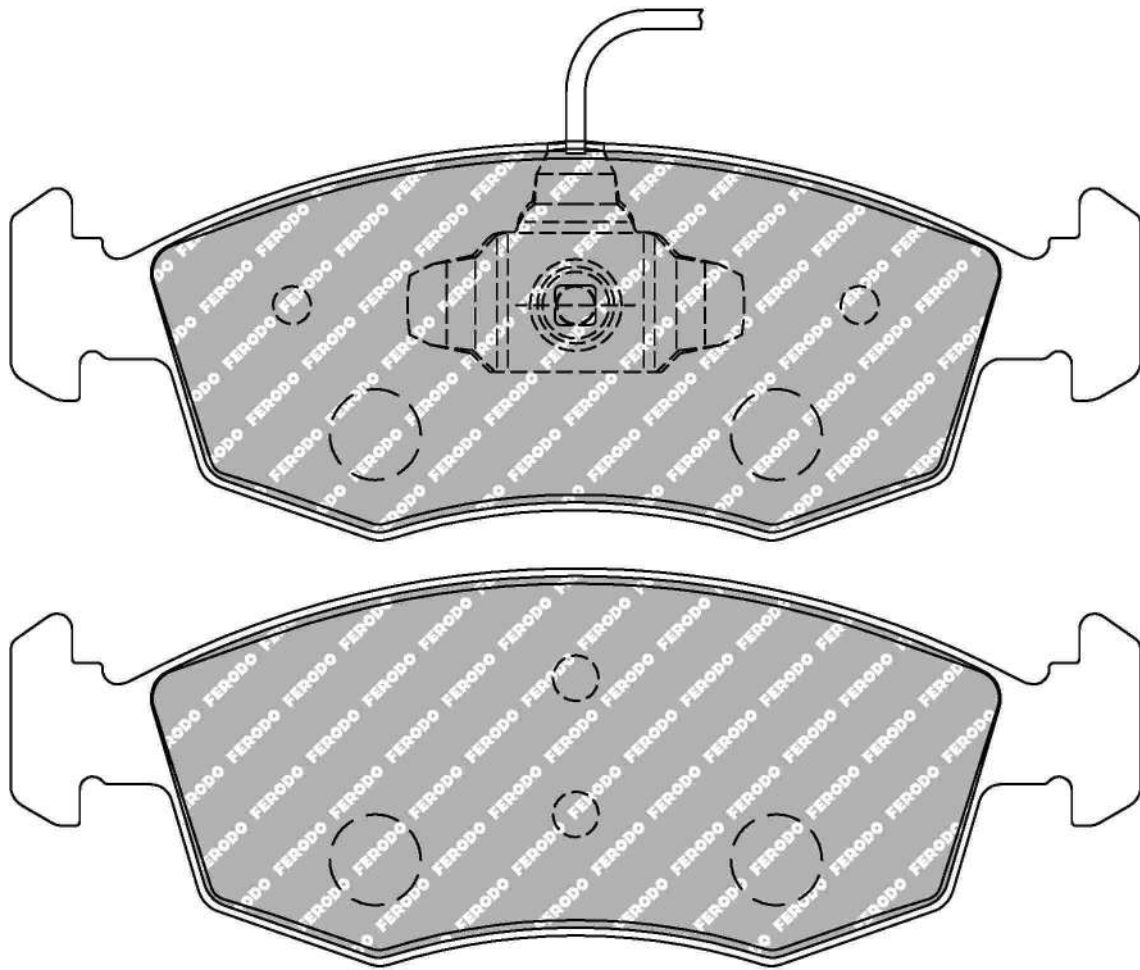

FDS4353

149.5mm = 5.886"

52.5mm = 2.067"

17.2mm = 0.677"

46.5mm = 1.831"

ECE R90: E11 90R-01194/9517

Also available in Car Racing catalogue see: FCP4353

CROSS REFERENCE	
MINTEX	MDB3233
MINTEX	MDB3208