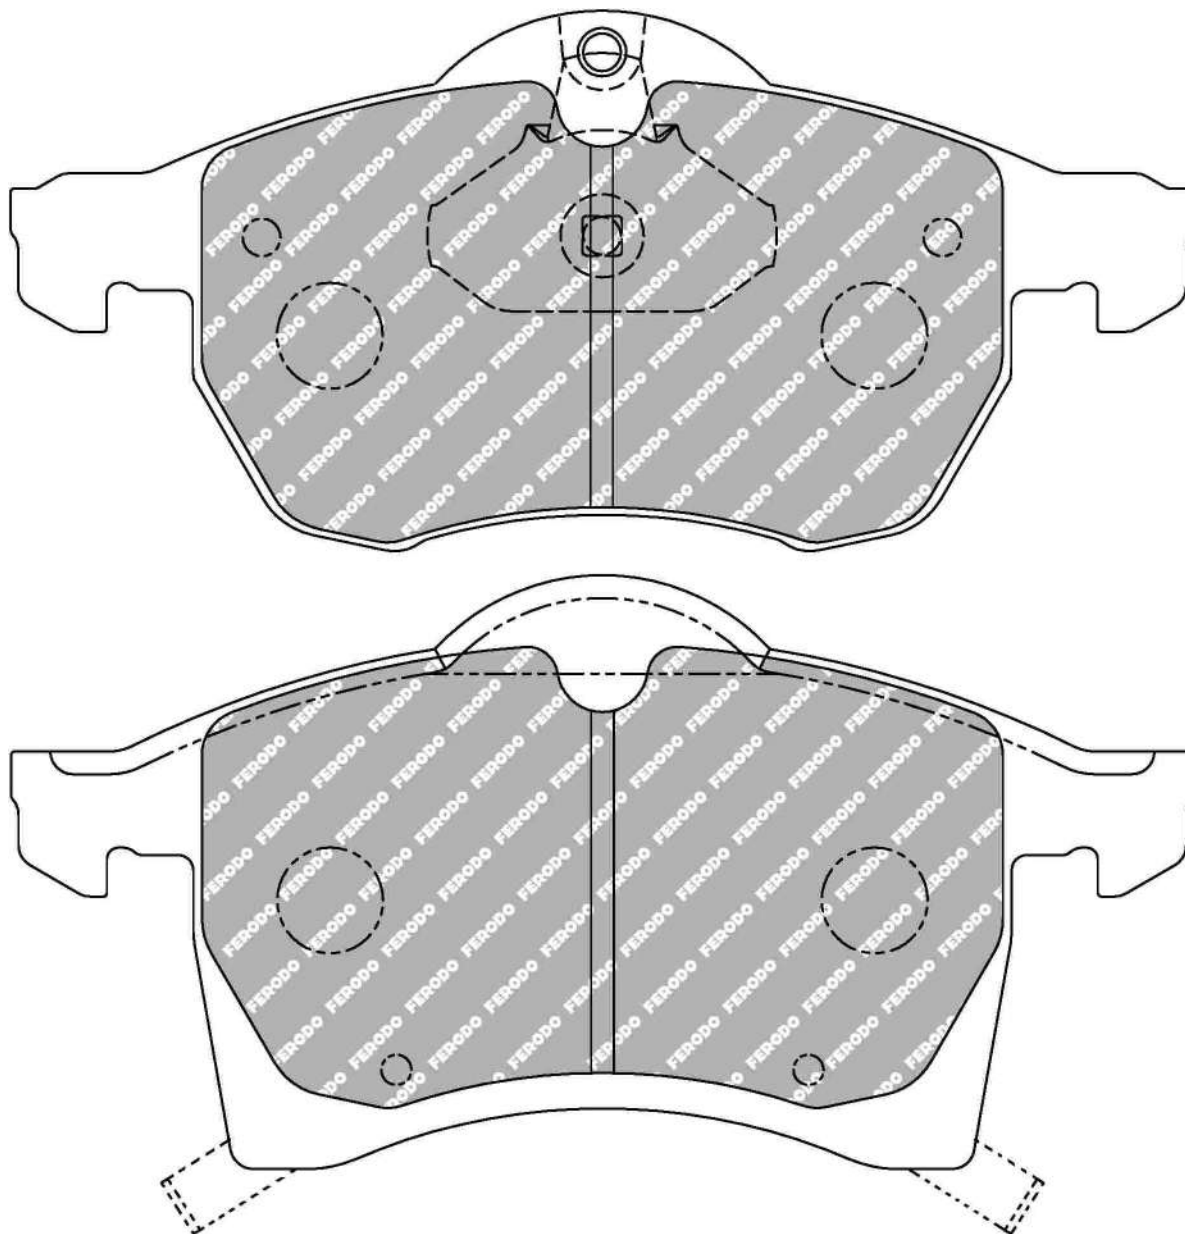

FDS1295

WVA No: 23057 20,00

155.5mm = 6.122"
156.5mm = 6.161"

71.4mm = 2.811"
78.5mm = 3.091"

19.4mm = 0.764"
19.4mm = 0.764"

56.7mm = 2.232"
56.7mm = 2.232"

OPEL Front, VAUXHALL Front

ECE R90: E490R01071/897

Also available in Car Racing catalogue see: FCP1295

CROSS REFERENCE	
BREMBO	07.8301.65
WVA	23057 20,00
MINTEX	MDB1907