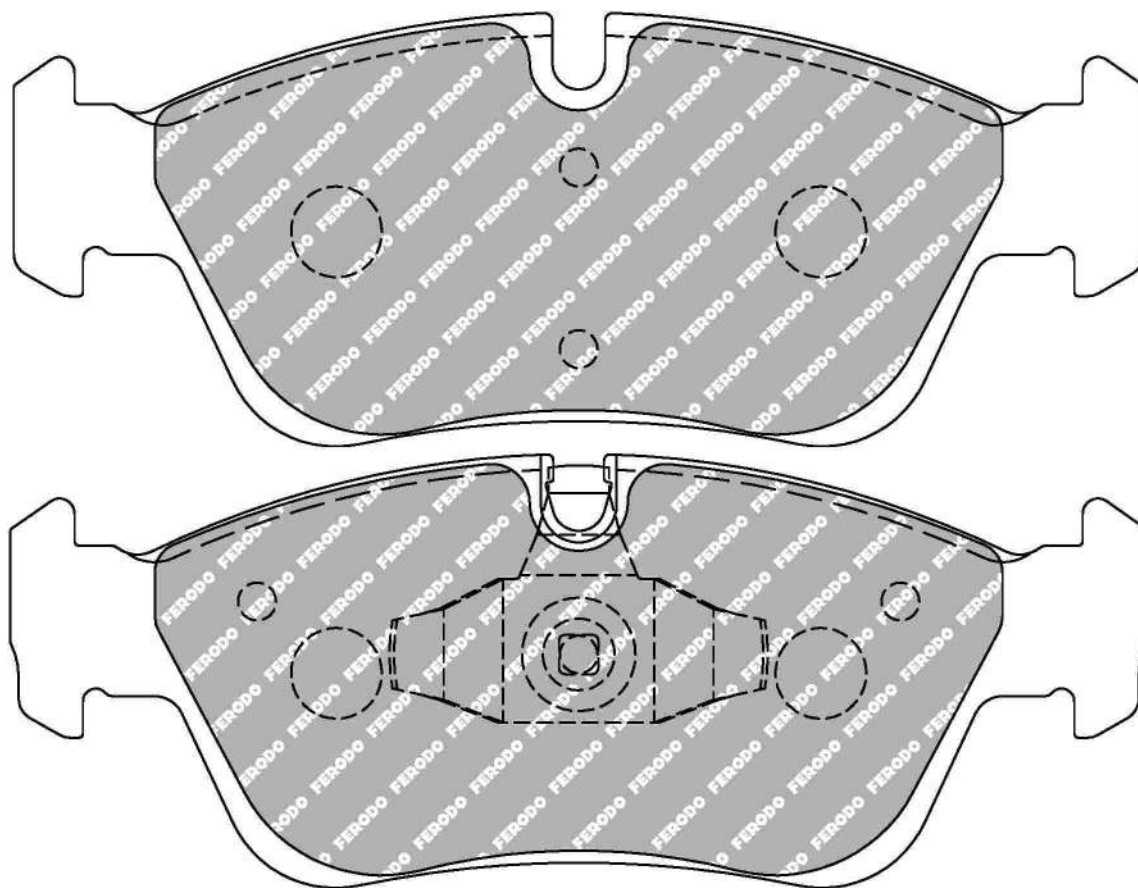

FDS1751

WVA No: 23935 17,60

149.4mm = 5.882"
150.3mm = 5.917"

57.5mm = 2.264"
57.5mm = 2.264"

17.6mm = 0.693"
17.6mm = 0.693"

51.6mm = 2.031"
51.6mm = 2.031"

BMW Front

ECE R90: E11 90R 01 194/6915

Also available in Car Racing catalogue see: FCP1751

CROSS REFERENCE	
WVA	23935 17,60
MINTEX	MDB2684