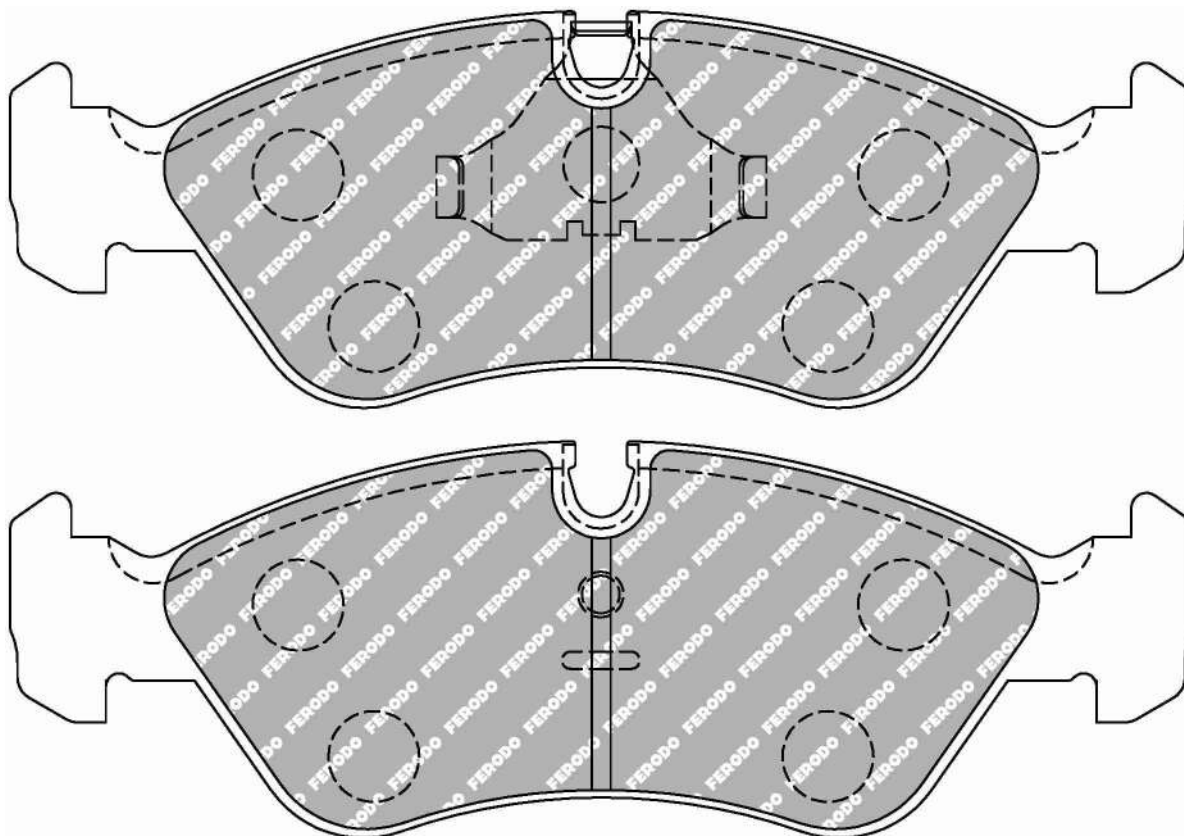

FDS584

WVA No: 21201-21190 17,50

FMSI No: D403

156.5mm = 6.161"

52.6mm = 2.071"

17.5mm = 0.689"

45.2mm = 1.780"

DAEWOO Front, OPEL Front, VAUXHALL Front

ECE R90: E190R01163/008

Also available in Car Racing catalogue see: FCP584

CROSS REFERENCE	
BREMBO	07.8301.19
PAGID	1288
FMSI	D403
MINTEX	MDB1386
WVA	21201-21190 17,50