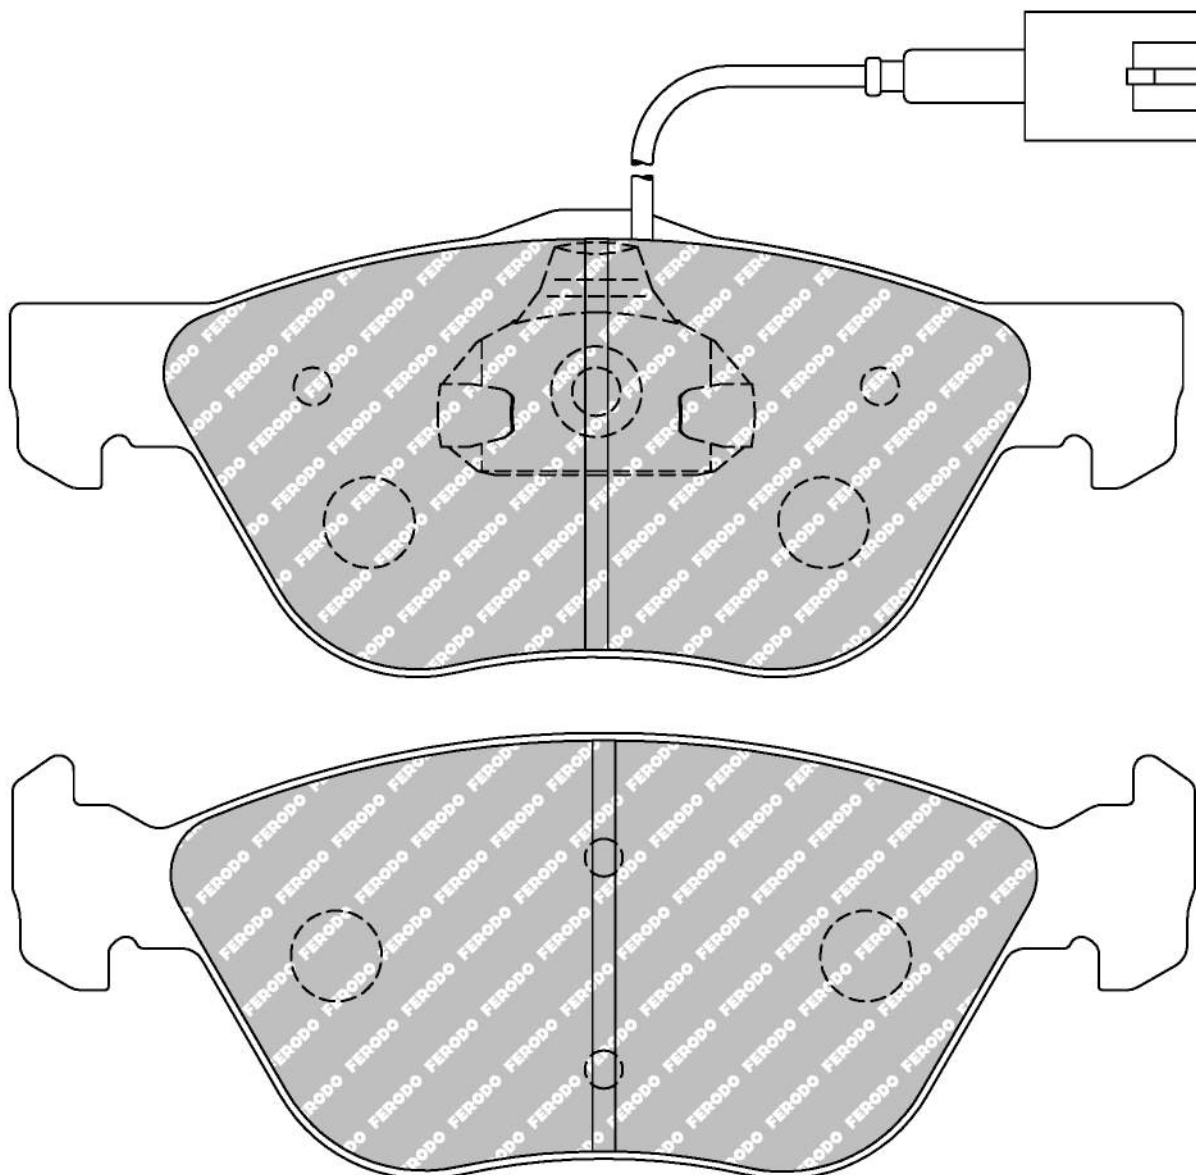

FDS1052

WVA No: 21636 18,00

155.2mm = 6.110"

156.4mm = 6.157"

61.7mm = 2.429"

58.9mm = 2.319"

19.0mm = 0.748"

18.5mm = 0.728"

54.3mm = 2.138"

54.3mm = 2.138"

ALFA ROMEO Front, FIAT Front, LANCIA Front

ECE R90: E490R01071/097

Also available in Car Racing catalogue see: FCP1052

CROSS REFERENCE	
BREMBO	07.8301.43
WVA	21636 18,00
MINTEX	MDB1735
MINTEX	MDB2068