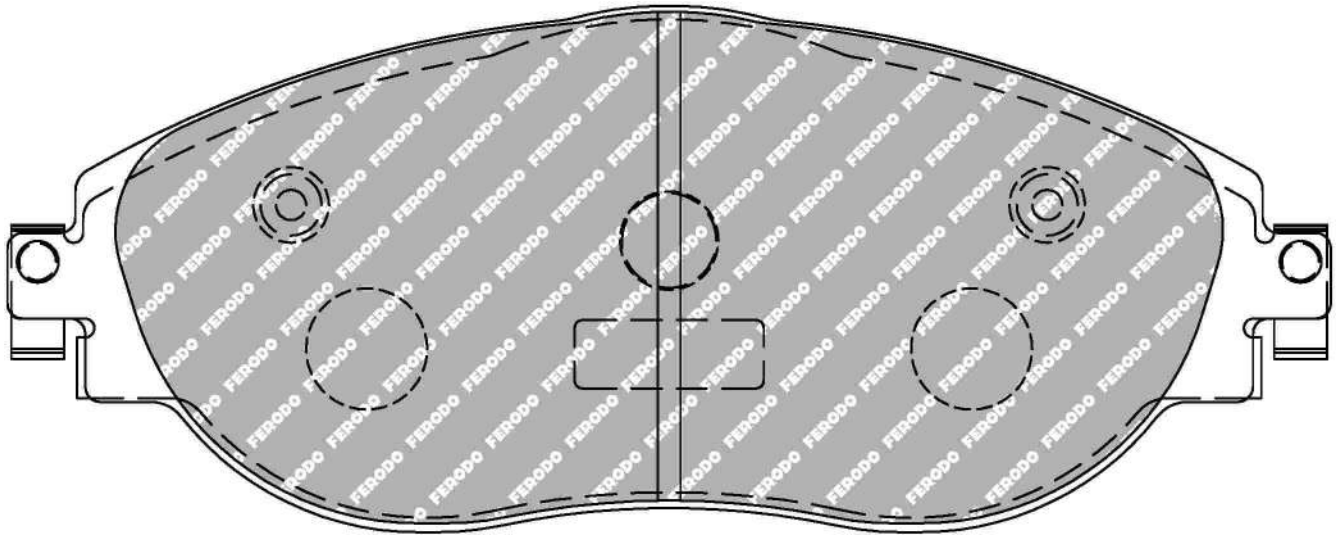

AUDI Front, SEAT Front, SKODA Front, VOLKSWAGEN Front

ECE R90: E9-90R-02A0191/3181

Also available in Car Racing catalogue see: FCP4425

N.B. The two side clips must be opened in order to create a sufficient tension between pad and caliper to avoid pad movement

FDS4433