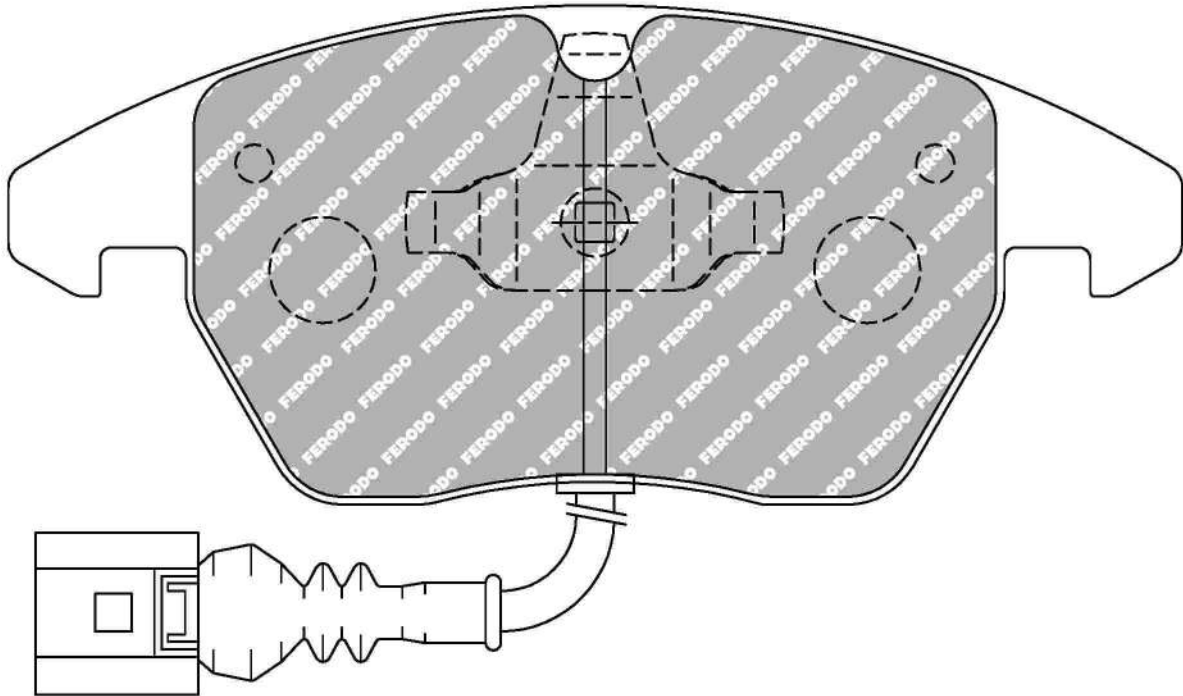

61.0mm = 2.402"
61.0mm = 2.402"

AUDI Front, CITROEN Front, SEAT Front, SKODA Front, VOLKSWAGEN Front

ECE R90: E11 90R 01194/3525

1 with WI + 1 without WI

Also available in Car Racing catalogue see: FCP1641