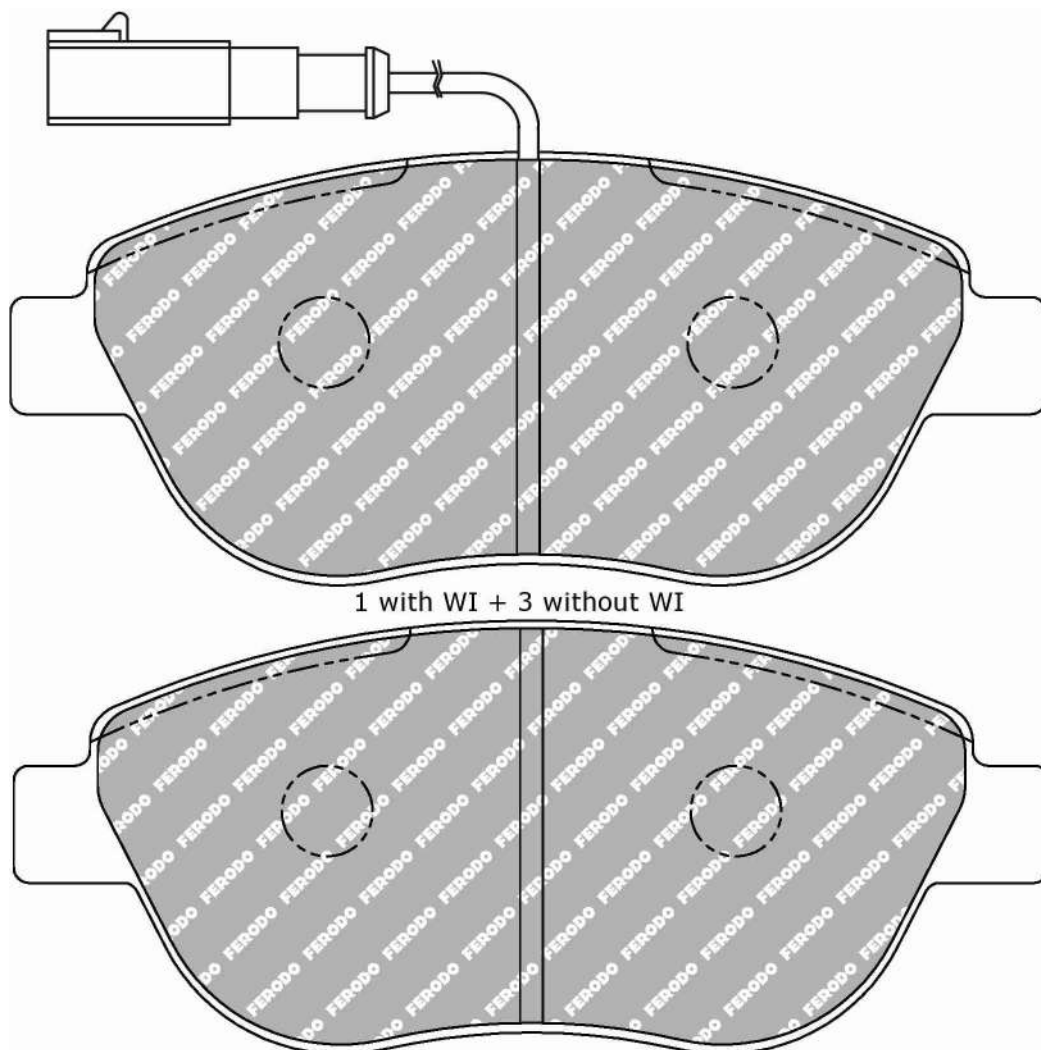

FDS1467

WVA No: 23708 18,40

137.0mm = 5.394"

57.4mm = 2.260"

19.2mm = 0.756"

52.2mm = 2.055"

FIAT Front, LANCIA Front, PEUGEOT Front

ECE R90: E490R01071/915

Also available in Car Racing catalogue see: FCP1467

CROSS REFERENCE	
BREMBO	07.8301.79
WVA	23708 18,40
MINTEX	MDB2240