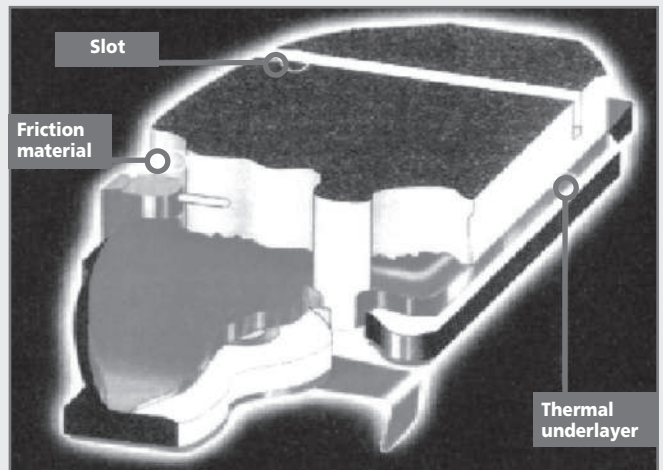

REFINEMENT

DS Performance has been developed to deliver great comfort, combining passenger car refinement with pedigree performance.