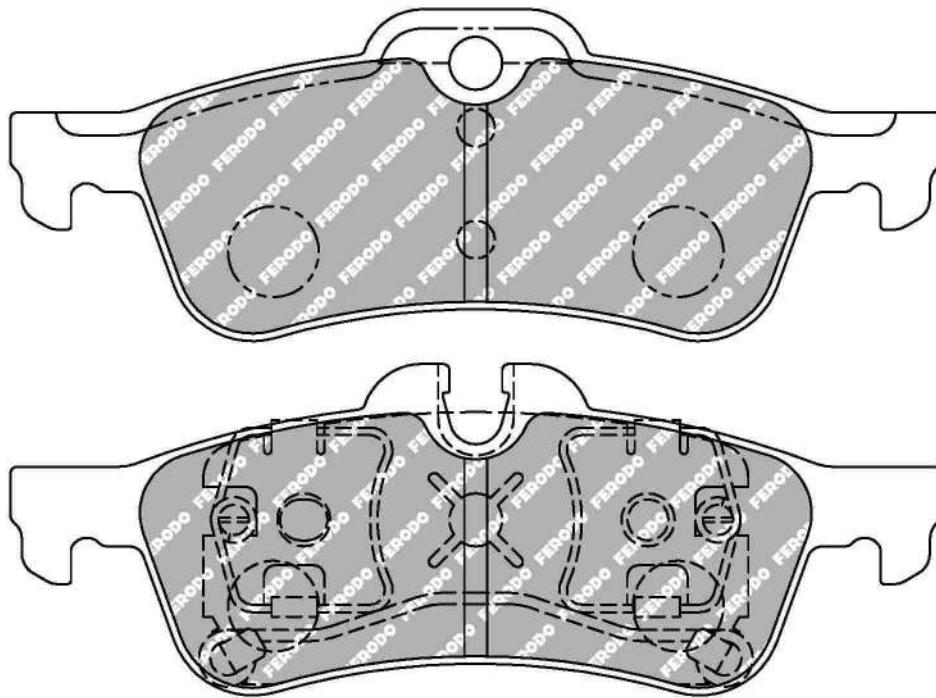

FDS1676

WVA No: 23716 16,40

123.2mm = 4.850"

43.9mm = 1.728"

15.9mm = 0.626"

32.5mm = 1.280"

MINI Rear

ECE R90: E490R01071/712

Also available in Car Racing catalogue see: FCP1676

CROSS REFERENCE	
WVA	23716 16,40
MINTEX	MDB2639