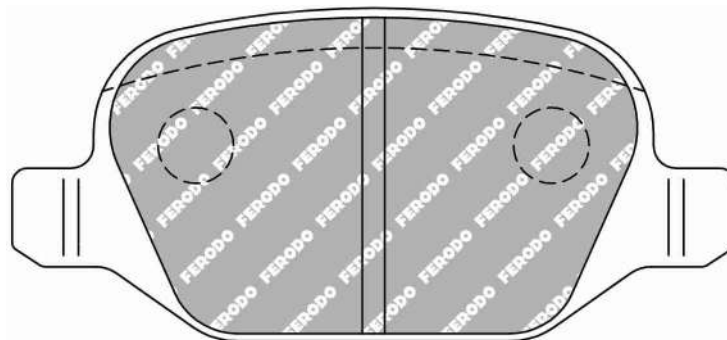

ALFA ROMEO Rear, LANCIA Rear

ECE R90: E490R01071582