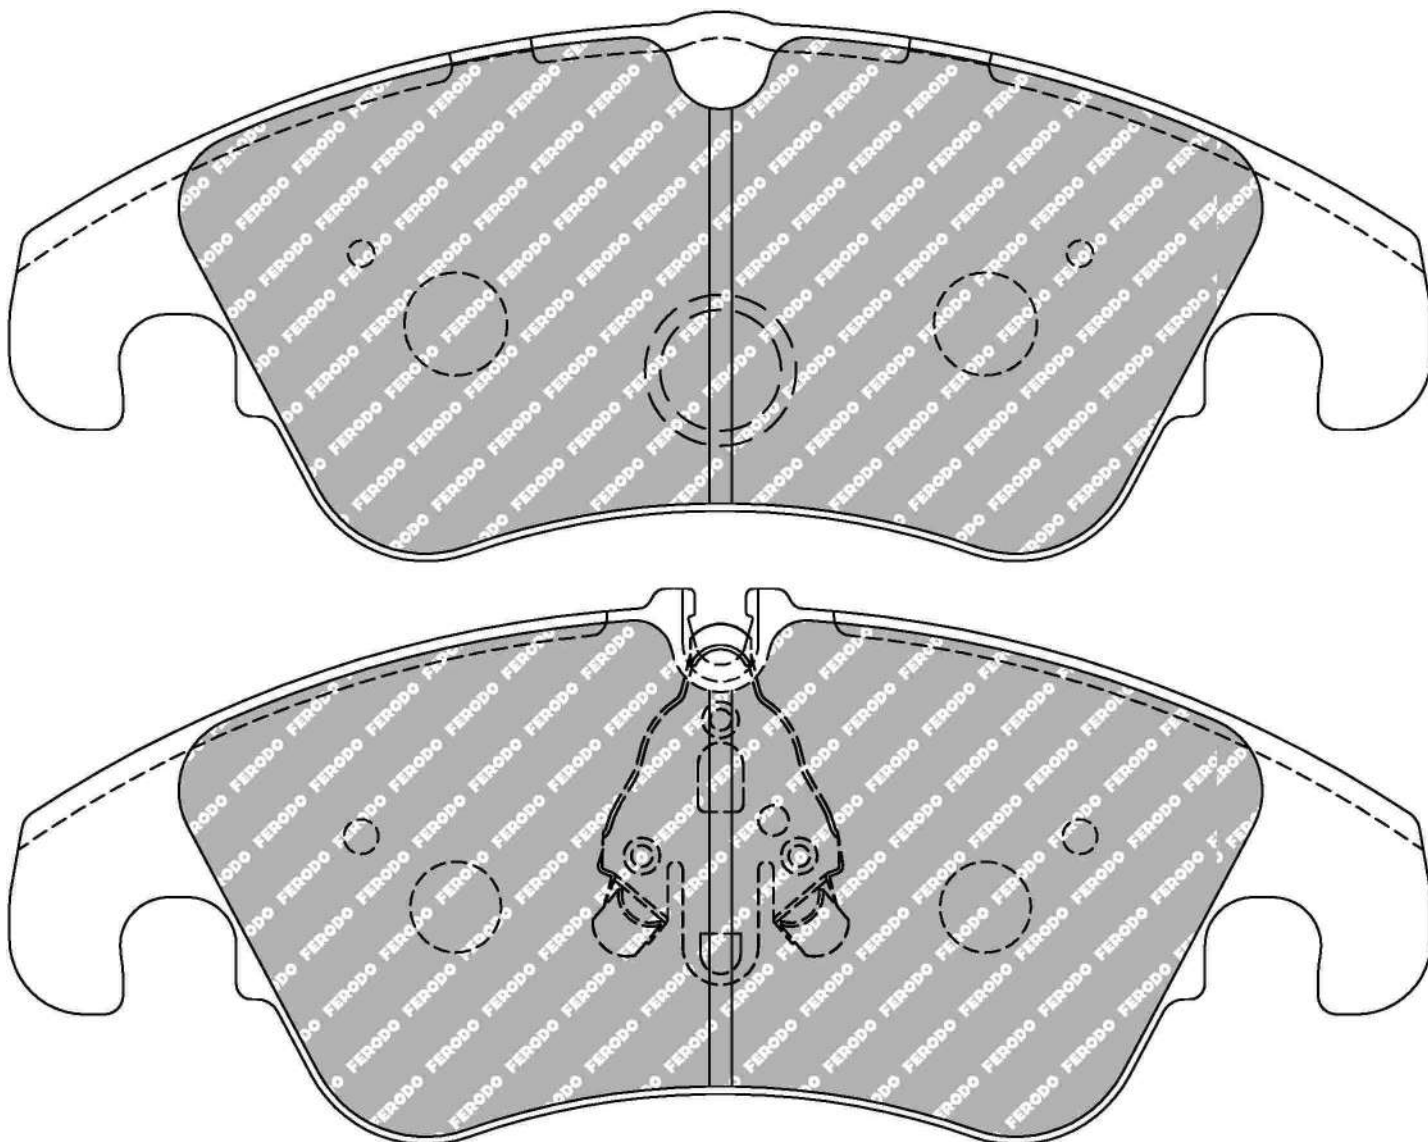

FDS4044

WVA No: 24743 19.40

188.0mm = 7.402"
188.0mm = 7.402"

72.8mm = 2.866"
73.6mm = 2.898"

18.3mm = 0.720"
18.3mm = 0.720"

62.0mm = 2.441"
62.0mm = 2.441"

AUDI Front, FORD Front

ECE R90: E9 90R 01159/2309

Also available in Car Racing catalogue see: FCP4044

CROSS REFERENCE	
PAGID	1748
WVA	24743 19.40
OE AUDI	8K0698151 / B
MINTEX	MDB2934