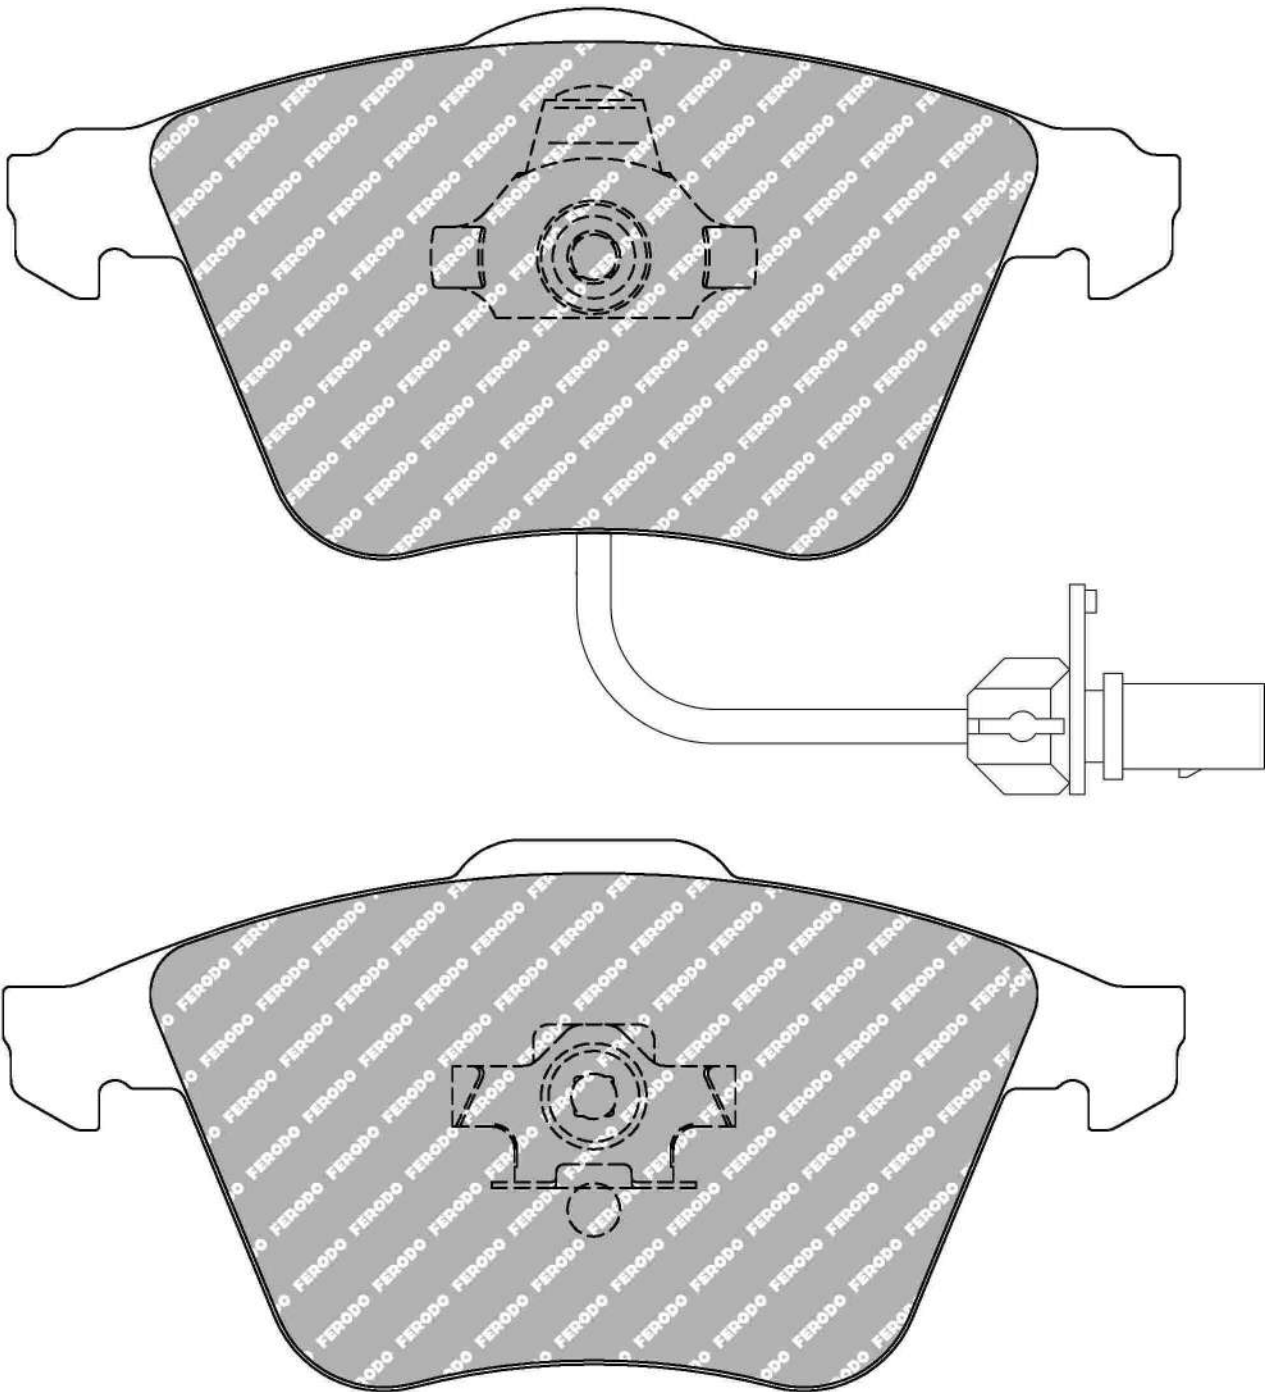

FDS1629

WVA No: 23763 20,20 - 23801 20,2

155.3mm = 6.114"
156.5mm = 6.161"

72.8mm = 2.866"
72.8mm = 2.866"

20.3mm = 0.799"
20.3mm = 0.799"

64.4mm = 2.535"
64.4mm = 2.535"

AUDI Front

ECE R90: E11 90R 01194/5950

Also available in Car Racing catalogue see: FCP1629

CROSS REFERENCE

PAGID	2275
WVA	23763 20,20 - 23801 20,2
PAGID	8021
MINTEX	MDB2694

2110

FERODO
RACING

Updated on November 2020