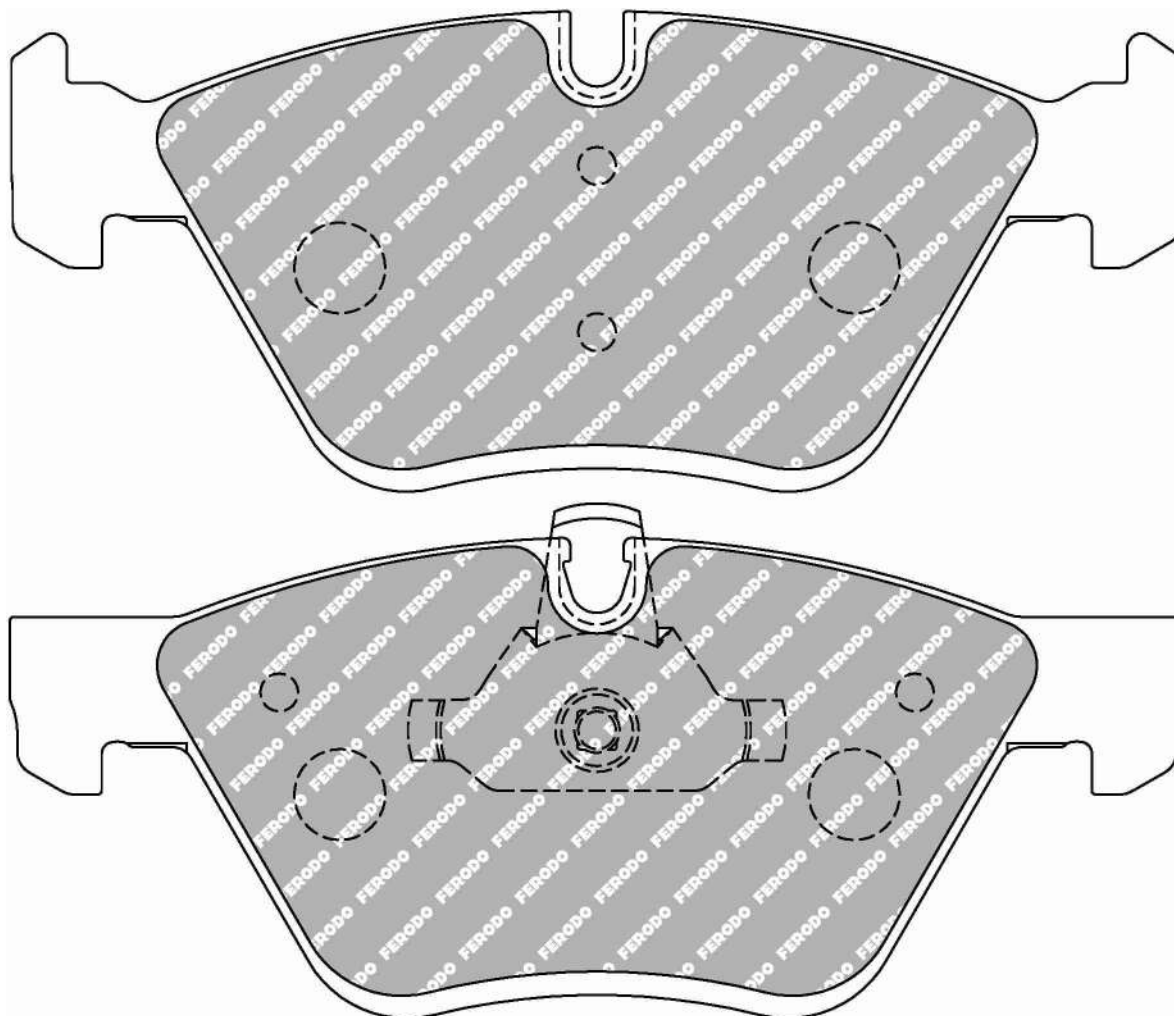

FDS1773

WVA No: 23794 19,80

154.9mm = 6.098"

63.5mm = 2.500"

19.2mm = 0.756"

56.7mm = 2.232"

155.3mm = 6.114"

63.5mm = 2.500"

19.2mm = 0.756"

56.7mm = 2.232"

BMW Front

ECE R90: E11 90R-01 194 / 6863

Also available in Car Racing catalogue see: FCP1773

CROSS REFERENCE	
PFC	0394
WVA	23794 19,80
MINTEX	MDB2692