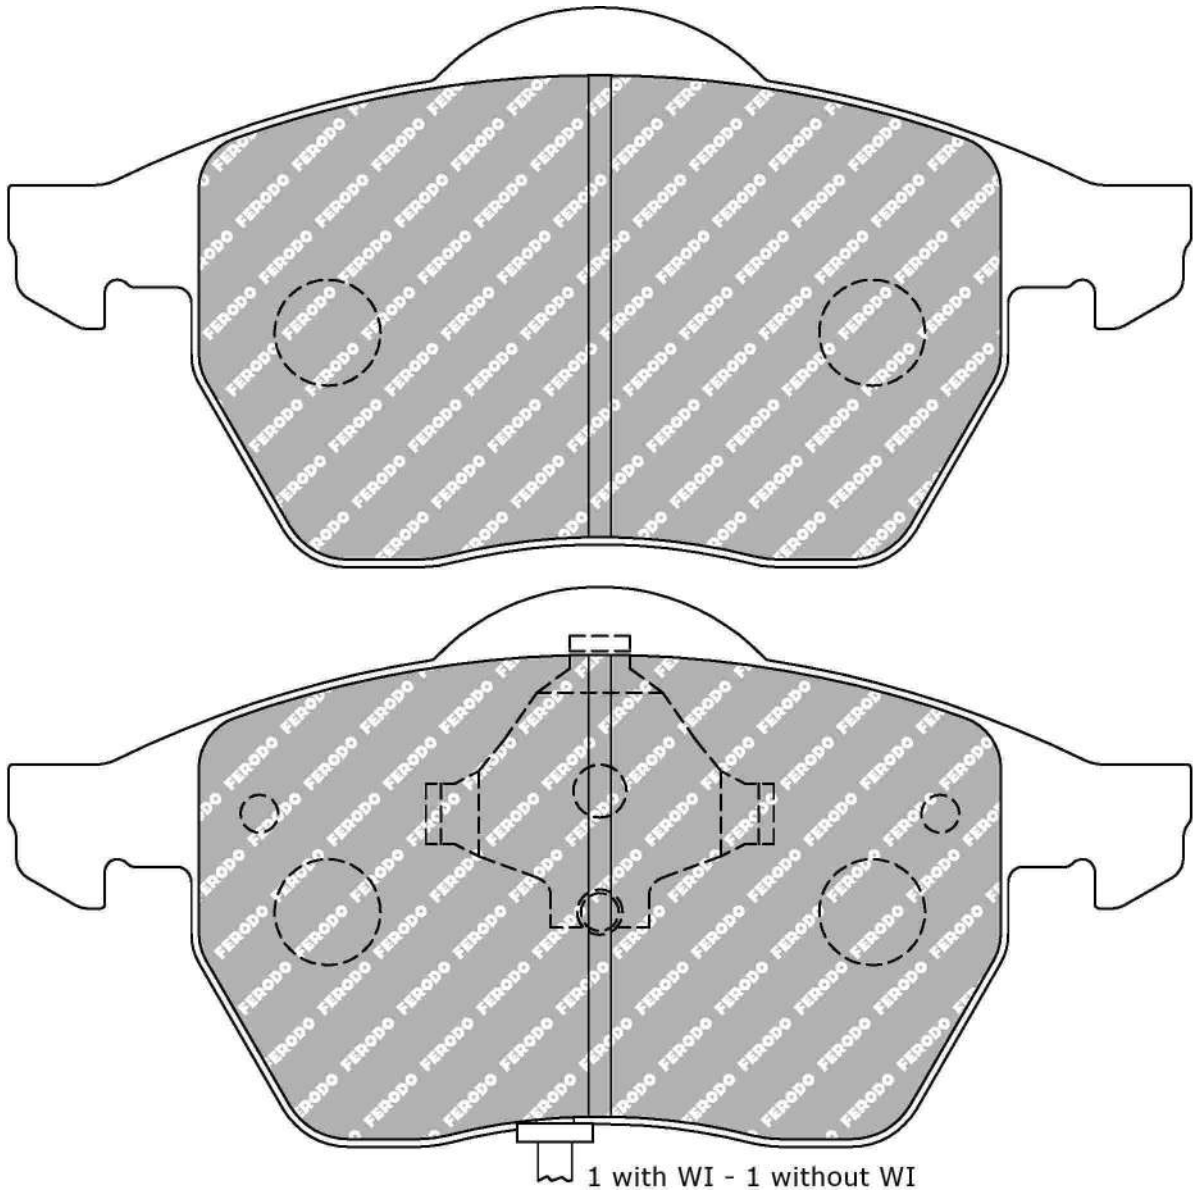

FDS1463

WVA No: 20676 20,20

156.5mm = 6.161"

74.0mm = 2.913"

19.6mm = 0.772"

61.0mm = 2.402"

AUDI Front, SEAT Front, SKODA Front, VOLKSWAGEN Front

ECE R90: E190R01174/002

Also available in Car Racing catalogue see: FCP590

CROSS REFERENCE	
WVA	20676 20,20
MINTEX	MDB2041