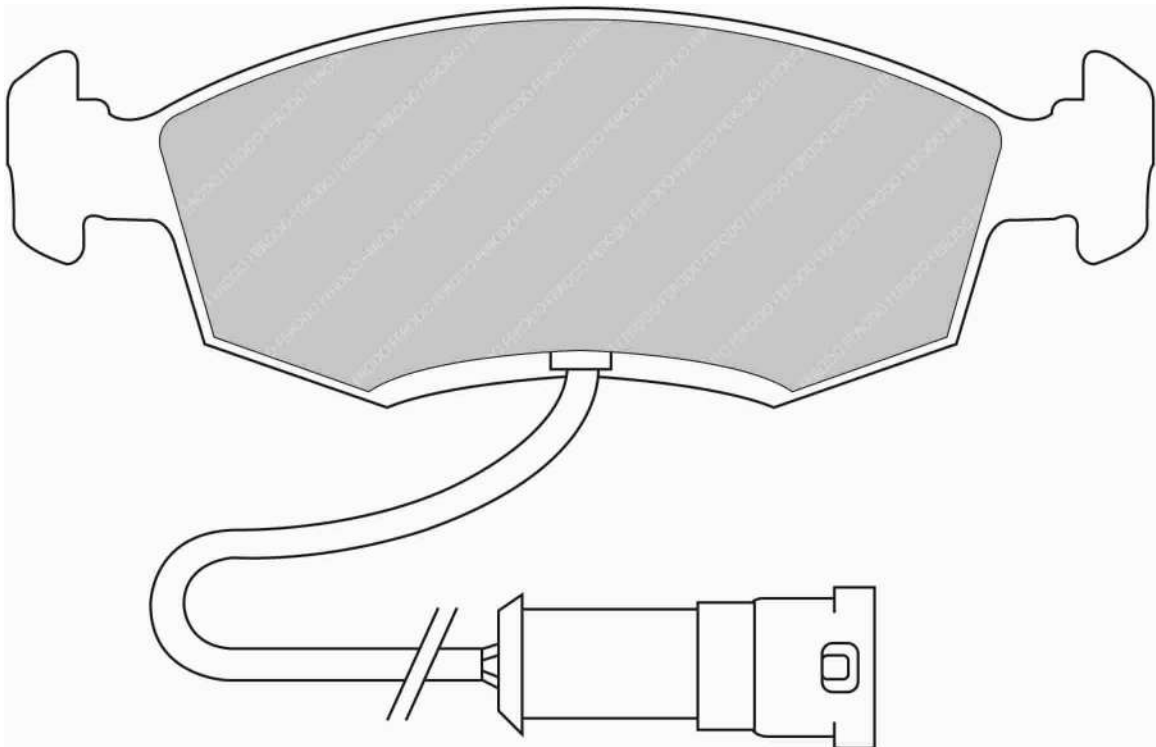

FDS276

WVA No: 20907 18,00

FMSI No: D298

151.5mm = 5.965"

49.0mm = 1.929"

18.0mm = 0.709"

43.0mm = 1.693"

FORD Front

ECE R90: Pre 99: Apply KBA code 60838

Also available in Car Racing catalogue see: FCP276

CROSS REFERENCE	
BREMBO	07.8301.04
WVA	20907 18,00
FMSI	D298
MINTEX	MDB1236