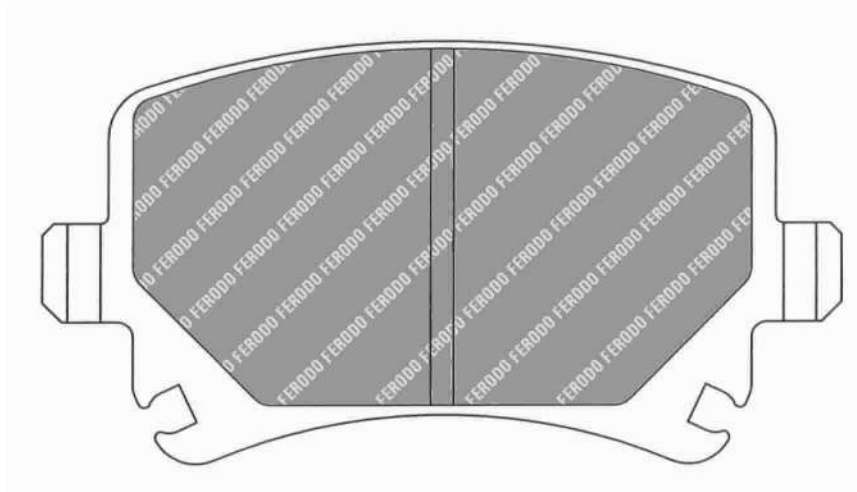

105.3mm = 4.146"

55.5mm = 2.185"

17.1mm = 0.673"

47.0mm = 1.850"

Also available in Car Racing catalogue see: FCP1636

CROSS REFERENCE

WVA	23914 16,90
FMSI	D1108
HAWK	HB544 0,628
MINTEX	MDB2580
ALCON	PNF0084X363.4