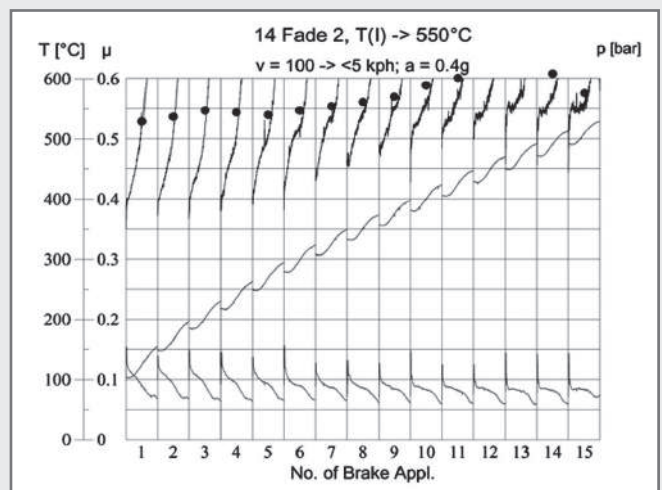

EXCELLENT PERFORMANCE

With a μ of 0.55+ DS PF pads deliver a superb performance both hot and cold. Excellent wet recovery properties, great resistance to fade and consistent pedal feel complete all the requirements for a safe, reliable and efficient high performance brake pad