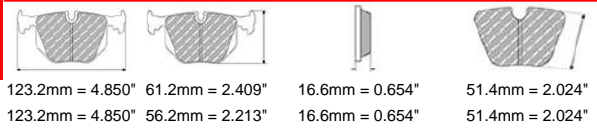

FDS4697

WVA No: 25008 - 25010