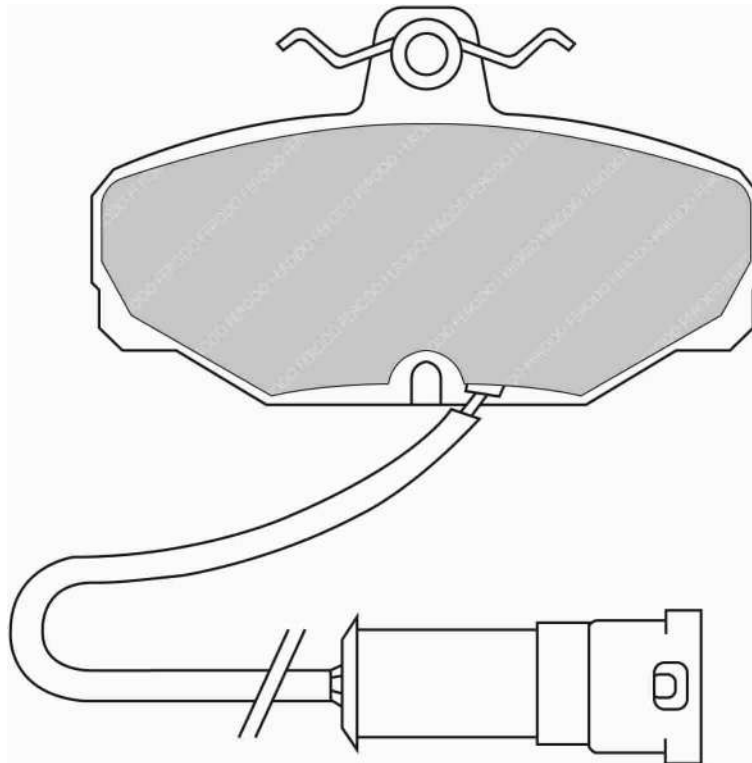

FDS408

WVA No: 21079 13,75

FMSI No: D382

89.9mm = 3.539"

54.0mm = 2.126"

13.5mm = 0.531"

34.5mm = 1.358"

FORD Rear

ECE R90: Pre 99: Apply KBA code 60838

Also available in Car Racing catalogue see: FCP408

CROSS REFERENCE	
PFC	0382
PAGID	1163
WVA	21079 13,75
FMSI	D382
MINTEX	MDB1286