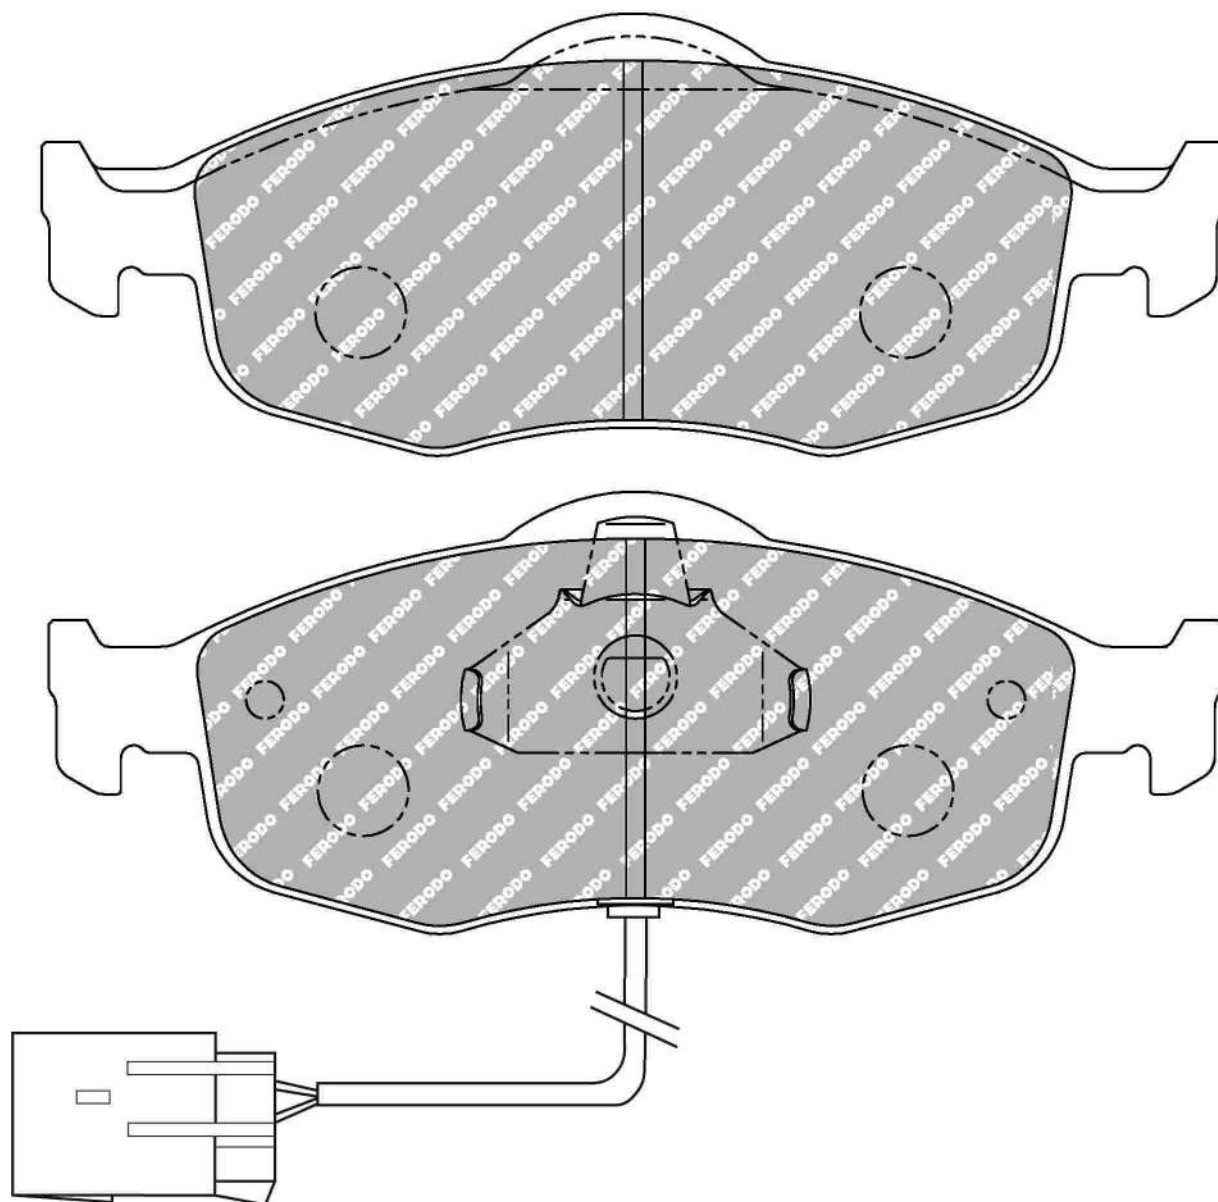

FDS766

WVA No: 21395 18,00

FMSI No: D648

FORD Front

156.5mm = 6.161"

155.3mm = 6.114"

58.6mm = 2.307"

58.6mm = 2.307"

18.0mm = 0.709"

18.0mm = 0.709"

47.5mm = 1.870"

47.5mm = 1.870"

ECE R90: E490R01071/084

Also available in Car Racing catalogue see: FCP766

CROSS REFERENCE	
BREMBO	07.8301.30
WVA	21395 18,00
FMSI	D648
MINTEX	MDB1622