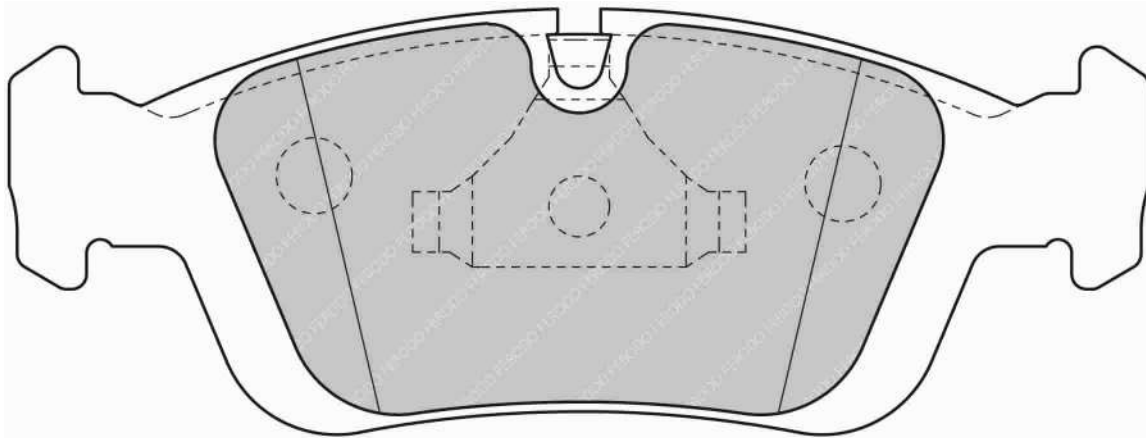

Also available in Car Racing catalogue see: FCP1300

CROSS REFERENCE	
PAGID	2180
WVA	21925 17,80
MINTEX	MDB1901

FDS1301

WVA No: 21934 17,30

123.2mm = 4.850"

43.7mm = 1.720"

16.6mm = 0.654"

39.7mm = 1.563"