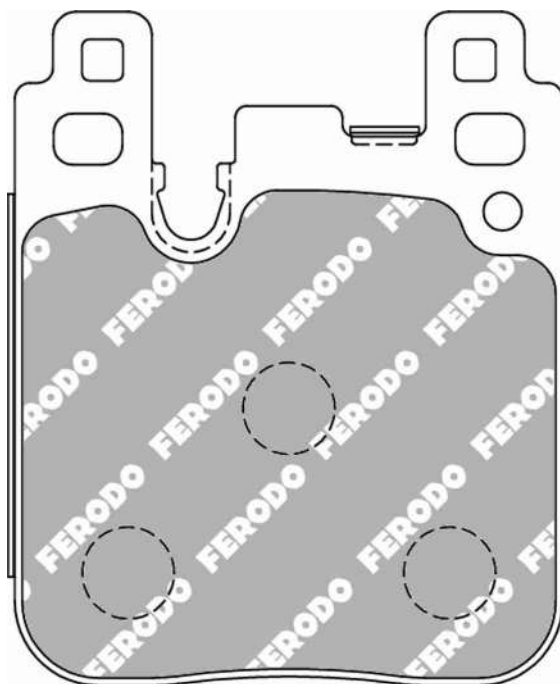

FDS4663

73.6mm = 2.898"

88mm = 3.465"

17mm = 0.669"

62.5mm = 2.461"

BMW Rear

ECE R90: E11 90R-02A0194/40789

Also available in Car Racing catalogue see: FCP4663

CROSS REFERENCE	
OE BMW	34216855474
MINTEX	MDB3269
PAGID	T2423