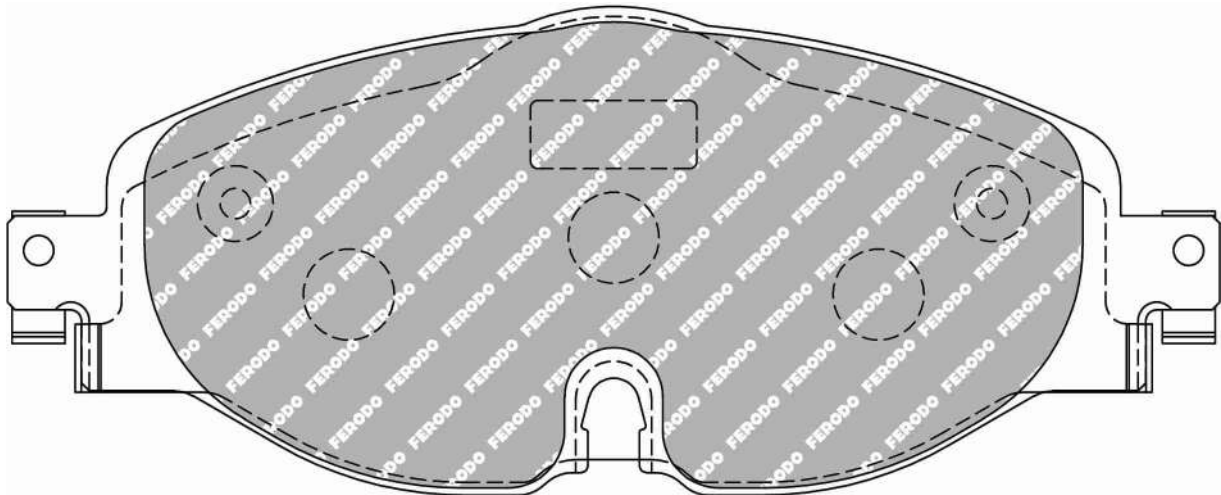

WVA No: 25086 20,20

AUDI Front, SEAT Front, SKODA Front, VOLKSWAGEN Front

ECE R90: E11-90R-02A0194/20096