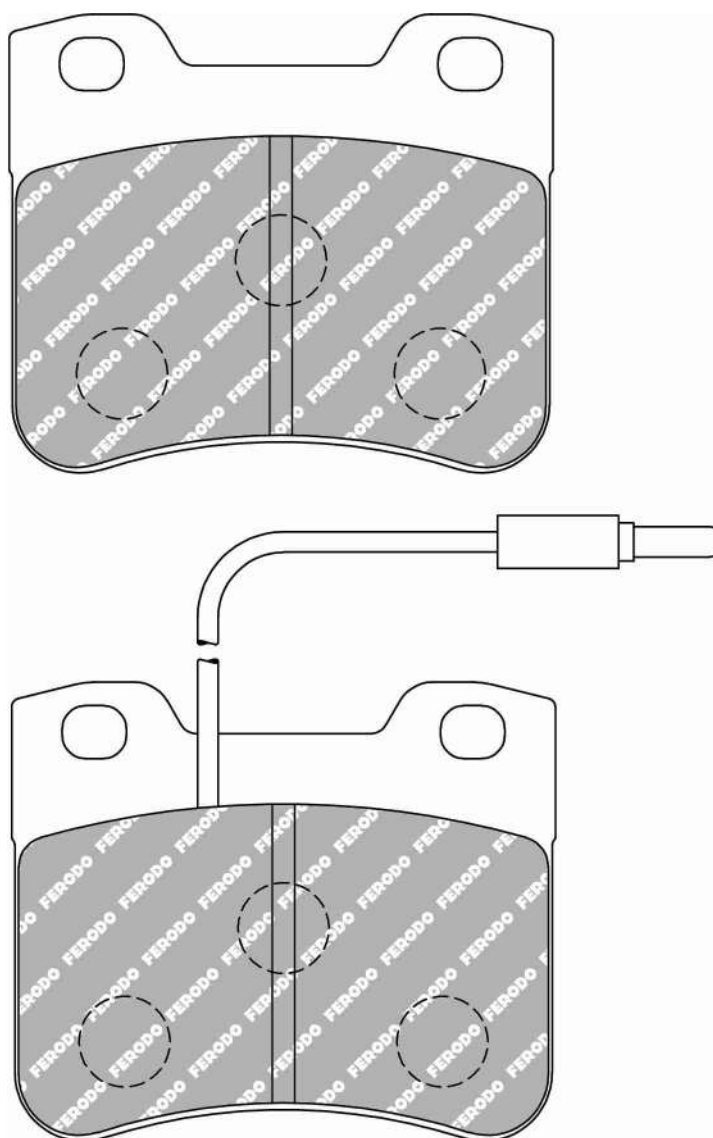

FDS745

WVA No: 21076 17,00

CITROEN Front, PEUGEOT Front

ECE R90: E490R01071/203

Also available in Car Racing catalogue see: FCP535

CROSS REFERENCE	
WVA	21076 17,00
MINTEX	MDB1557

ALSO AVAILABLE		
SHAPE	TH. MM	NOTES
FDS1109	17	No WI