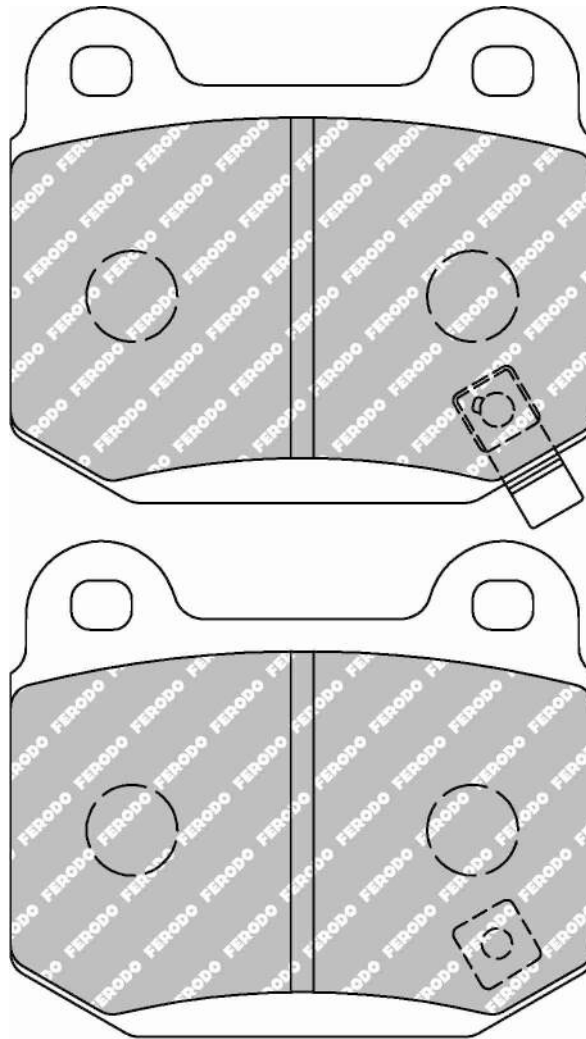

FDS1562

WVA No: 21580 14,30

76.8mm = 3.024"

65.7mm = 2.587"

14.6mm = 0.575"

45.0mm = 1.772"

INFINITI Rear, LOTUS Front, MITSUBISHI Front / Rear, NISSAN Rear, NISSAN Australia Rear, OPEL Front, SUBARU Rear, VAUXHALL Front

ECE R90: E490R01071/1123

Also available in Car Racing catalogue see: FCP1562

CROSS REFERENCE	
PFC	0109
BREMBO	07.5505.91
BREMBO	07.7858.30-40
PAGID	1587
WVA	21580 14,30
PAGID	2593
MINTEX	MDB2342
ALCON	PNF0084X358.4