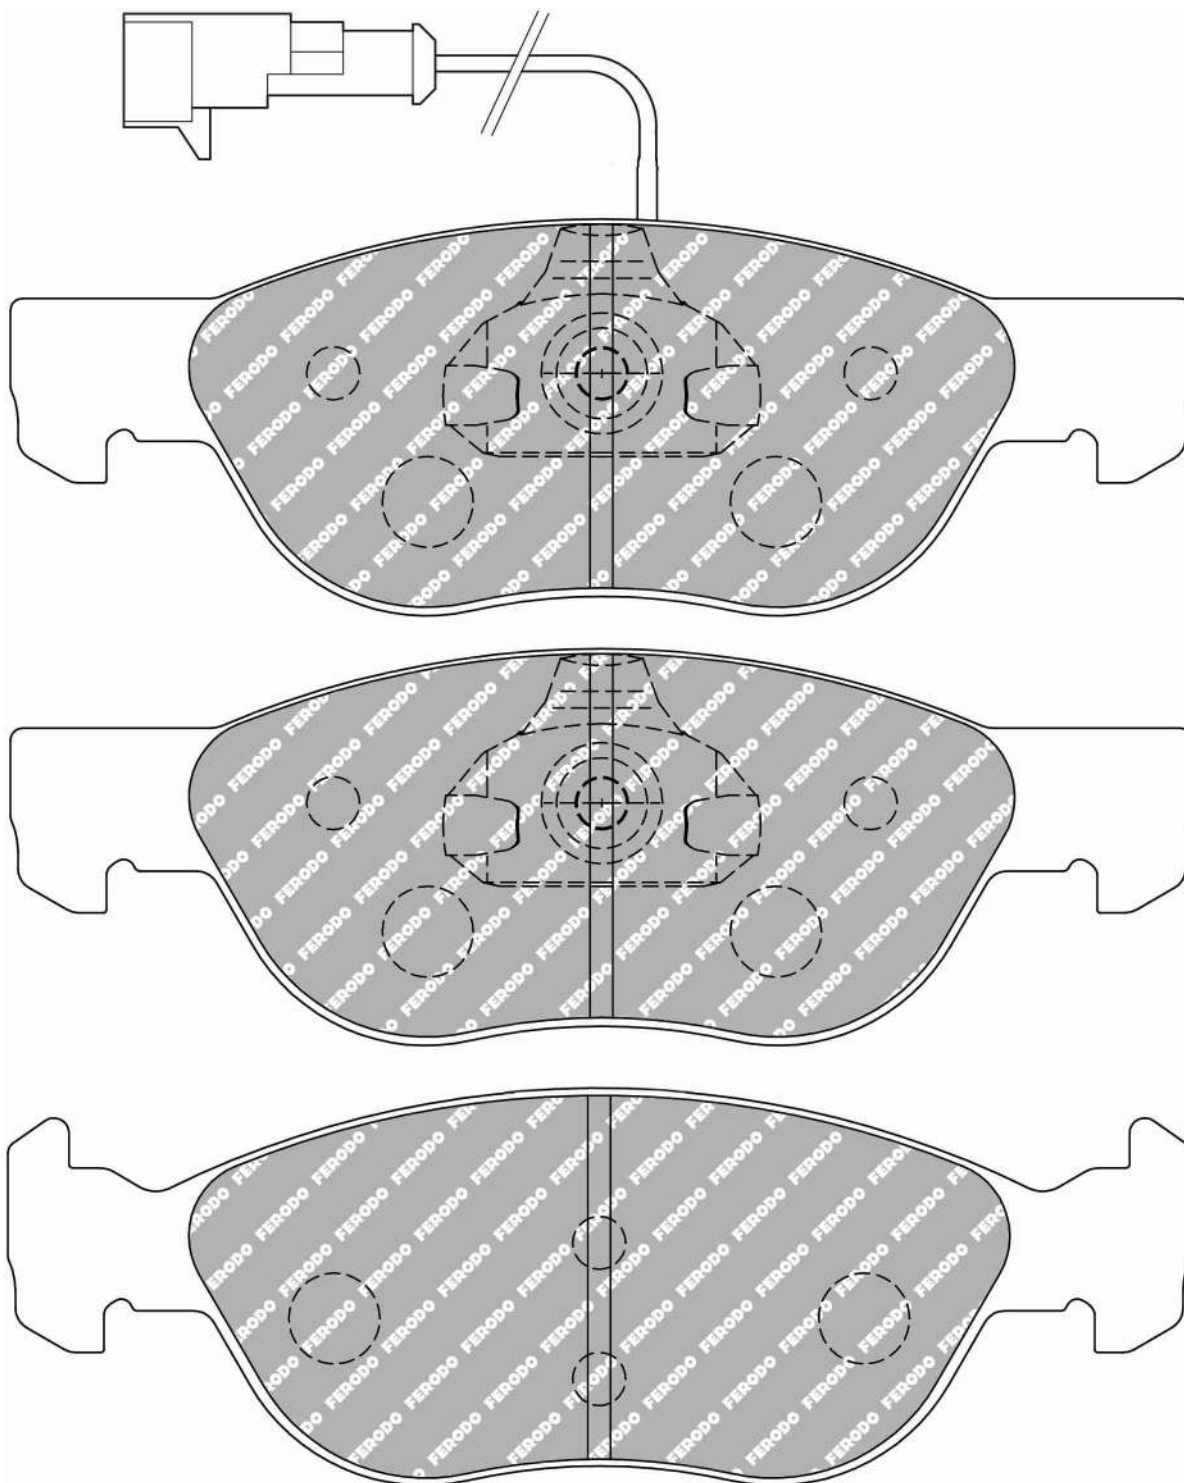

FDS1056

WVA No: 21927 17,00

156.4mm = 6.157"

52.5mm = 2.067"

17.9mm = 0.705"

48.1mm = 1.894"

ALFA ROMEO Front, FIAT Front, LANCIA Front

ECE R90: E490R01071/482