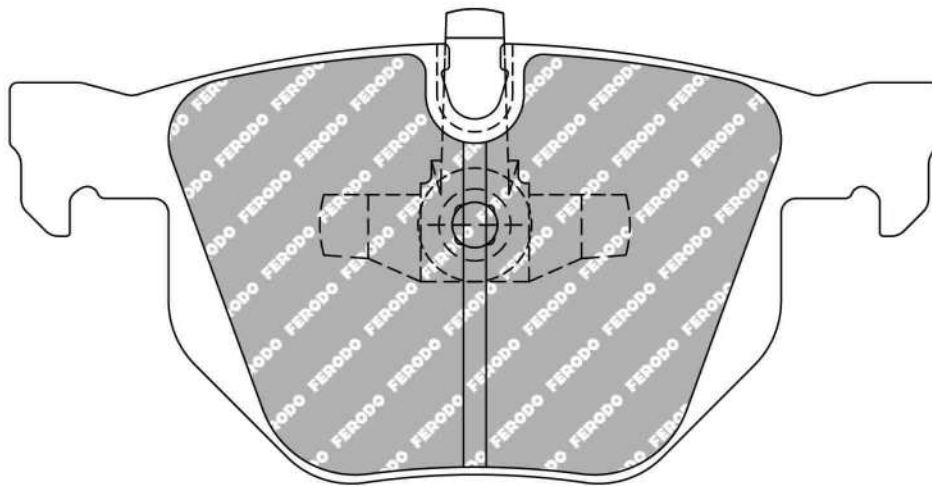

FDS1808

WVA No: 23550 17,00

123.2mm = 4.850"
123.2mm = 4.850"

59.0mm = 2.323"
57.9mm = 2.280"

16.4mm = 0.646"
16.4mm = 0.646"

54.8mm = 2.157"
54.8mm = 2.157"

BMW Rear

ECE R90: E11 90R-02A0194/19491

Also available in Car Racing catalogue see: FCP1808

CROSS REFERENCE	
WVA	23550 17,00
MINTEX	MDB2717