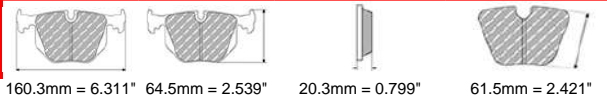

FDS4425

AUDI Front, SEAT Front, SKODA Front, VOLKSWAGEN Front

ECE R90: E9-90R-02A0191/3181

Also available in Car Racing catalogue see: FCP4425

N.B. The two side clips must be opened in order to create a sufficient tension between pad and caliper to avoid pad movement

FDS4433

WVA No: 25086 20,20

AUDI Front, SEAT Front, SKODA Front, VOLKSWAGEN Front

ECE R90: E11-90R-02A0194/20096

Also available in Car Racing catalogue see: FCP4433

N.B. The two side clips must be opened in order to create a sufficient tension between pad and caliper to avoid pad movement

CROSS REFERENCE	
WVA	25086 20,20
MINTEX	MDB3340