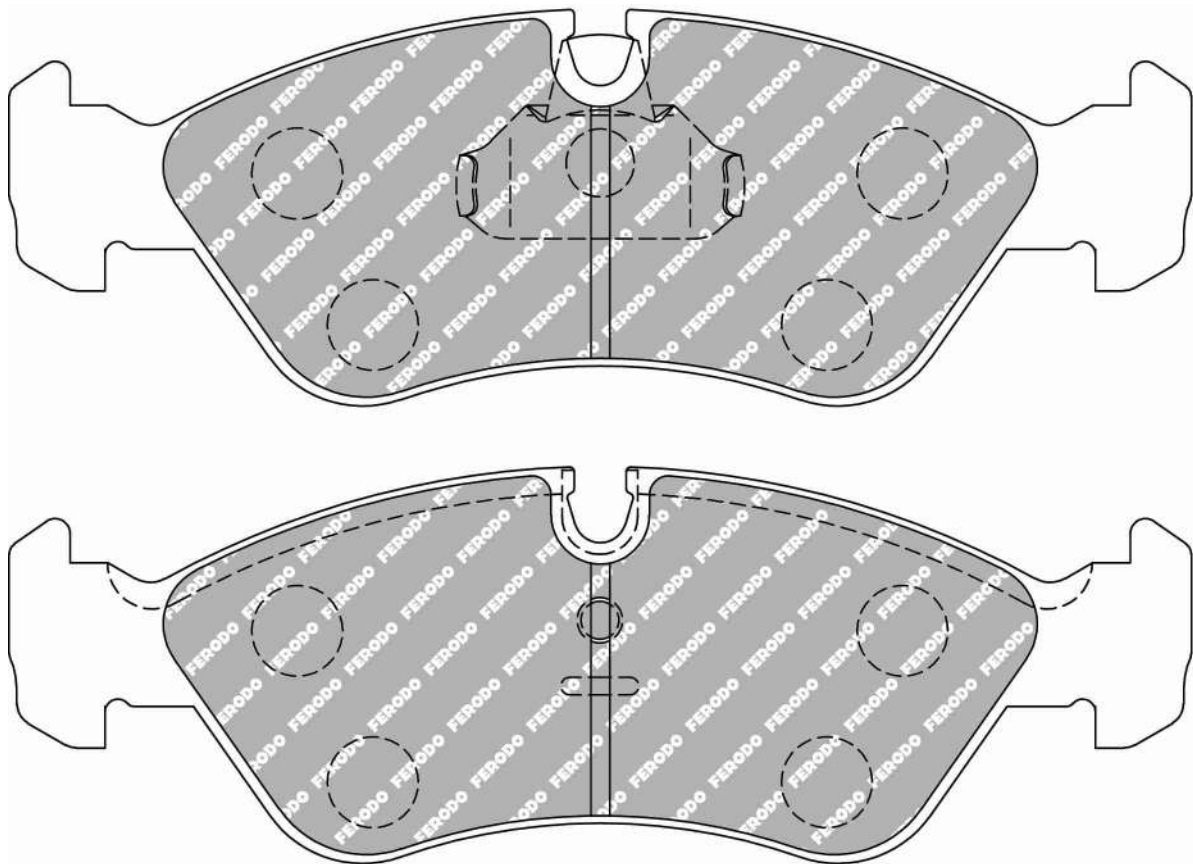

FDS1067

WVA No: 21862-21190 17,5

156.5mm = 6.161"

52.0mm = 2.047"

17.5mm = 0.689"

45.2mm = 1.780"

OPEL Front, VAUXHALL Front

ECE R90: E190R01174/005

CROSS REFERENCE

BREMBO	07.8301.47
MINTEX	MDB1889
WVA	21862-21190 17,5