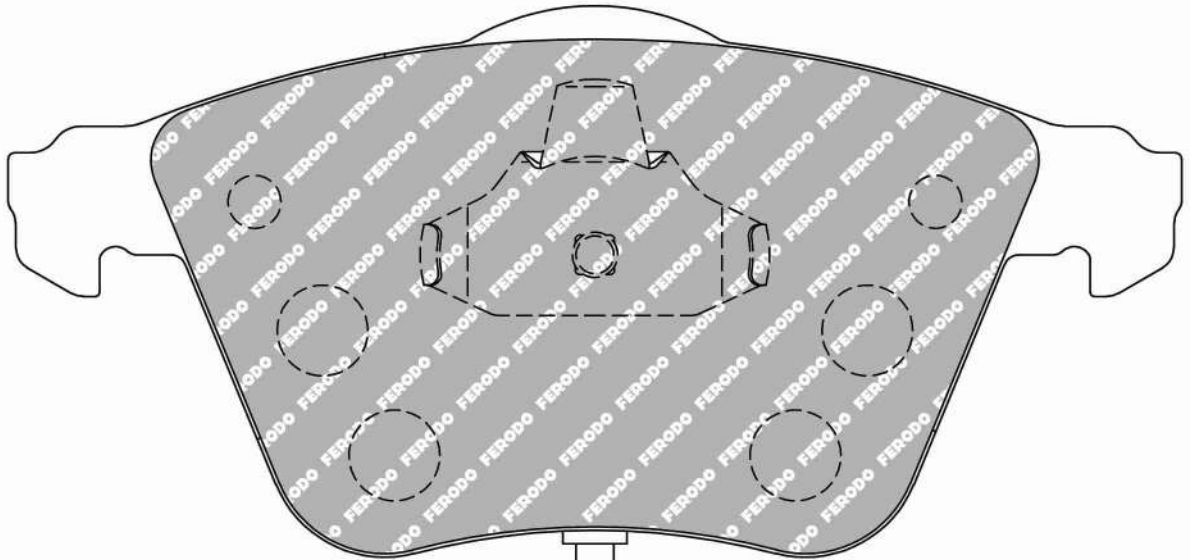

FDS4223

155.3mm = 6.114"
156.5mm = 6.161"

73mm = 2.874"
73mm = 2.874"

20.4mm = 0.803"
20.4mm = 0.803"

64.4mm = 2.535"
64.4mm = 2.535"

AUDI Front, SEAT Front, SKODA Front, VOLKSWAGEN Front

ECE R90: E11 90R-02A0194/36814

1 with WI - 1 without WI

Also available in Car Racing catalogue see: FCP4223

CROSS REFERENCE	
OE AUDI	8J0698151A
OE AUDI	8J0698151F
OE VOLKSWAGEN	8J0698151F
OE VOLKSWAGEN	8P0698151