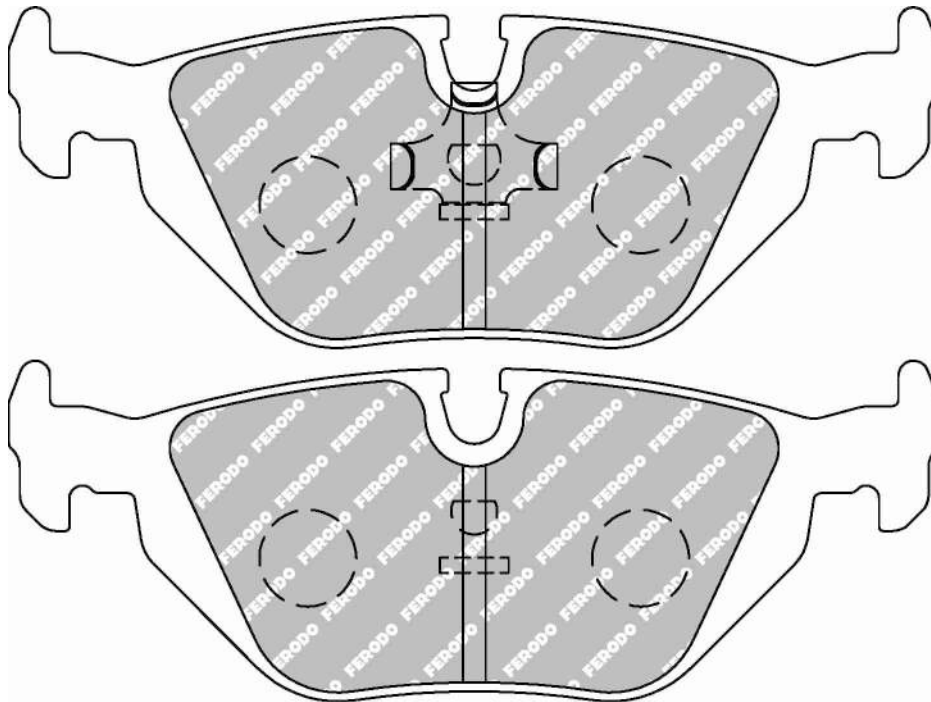

FDS850

WVA No: 20180 16,80

FMSI No: D396

123.3mm = 4.854"

43.6mm = 1.717"

16.0mm = 0.630"

40.3mm = 1.587"

BMW Rear

ECE R90: E190R01174/004

Also available in Car Racing catalogue see: FCP850

CROSS REFERENCE	
BREMBO	07.8301.69
WVA	20180 16,80
PAGID	8035
FMSI	D396
FMSI	D692
MINTEX	MDB1572