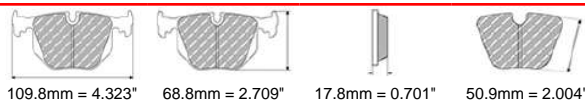

FDS1379

WVA No: 23753 17,70